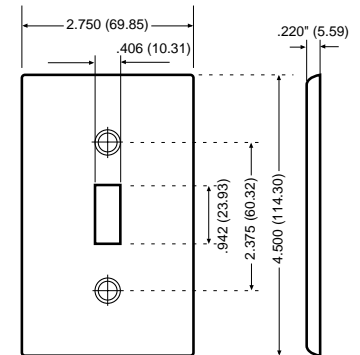

Larger Size Plastic Wallplates

All Leviton Larger-size wallplates are a full 0.25 inches deep to insure a clean fit, despite protruding devices, in accordance with the latest National Electrical Code. Each is individually packed with extra-long, color-matched mounting screws.

Larger Size

Midway Size Wallplates

DESCRIPTION	COLOR	CAT. NO.	IND. NO.
 1-GANG 1-Toggle	IVORY WHITE BROWN ALMOND	80501-I 80501-W 80501 80501-A	SPJ1-I SPJ1-W SPJ1 SPJ1-A
 2-GANG 2-Toggle	IVORY WHITE BROWN ALMOND	80509-I 80509-W 80509 80509-A	SPJ2-I SPJ2-W SPJ2 SPJ2-A
 3-GANG 3-Toggle	IVORY WHITE BROWN ALMOND	80511-I 80511-W 80511 80511-A	SPJ3-I SPJ3-W SPJ3 SPJ3-A
 4-GANG 4-Toggle	IVORY WHITE	80512-I 80512-W	SPJ4-I SPJ4-W
 1-GANG 1-Duplex	IVORY WHITE BROWN ALMOND	80503-I 80503-W 80503 80503-A	SPJ8-I SPJ8-W SPJ8 SPJ8-A
 1-GANG 1-Phone/Cable .312" dia Hole, Box Mount	IVORY WHITE BROWN ALMOND	80513-I 80513-W 80513 80513-A	SPJ738-I SPJ738-W SPJ738 SPJ738-A

All devices are UL Listed and CSA Certified.

Midway Wallplates

All Leviton Midway wallplates can be mounted onto larger volume outlet boxes and/or used to hide wall irregularities. All 1-Gang Midway wallplates are 4.875" H x 3.125" W. Midway wallplates are a full 0.375" higher and wider than standard wallplates.

Standard Size

Midway Size