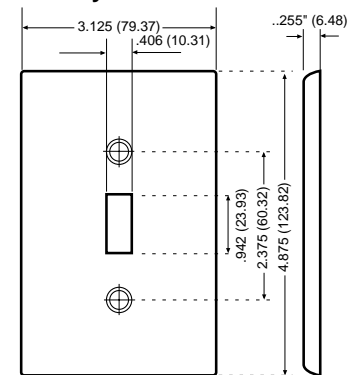

Midway

Midway Size Nylon Wallplates

DESCRIPTION	COLOR	CAT. NO.	IND. NO.
1-GANG 1-Blank Box Mount 	IVORY	PJ13-I	—
	BLACK	PJ13-E	—
	GRAY	PJ13-GY	—
	RED	PJ13-R	—
	WHITE	PJ13-W	—
	BROWN ALMOND	PJ13 PJ13-A	— —
2-GANG 2-Blank Box Mount 	IVORY	PJ23-I	—
	GRAY	PJ23-GY	—
	WHITE	PJ23-W	—
	ALMOND	PJ23-A	—
1-GANG 1-Telephone .406" dia. Hole, Box Mount 	IVORY	PJ11-I	—
	BLACK	PJ11-E	—
	GRAY	PJ11-GY	—
	WHITE	PJ11-W	—
	ALMOND	PJ11-A	—
2-GANG 1-Toggle, 1-Duplex 	IVORY	PJ18-I	—
	BLACK	PJ18-E	—
	GRAY	PJ18-GY	—
	WHITE	PJ18-W	—
	ALMOND	PJ18-A	—
2-GANG 1-Toggle 1-Decora 	IVORY	PJ126-I	—
	WHITE	PJ126-W	—
	BROWN	PJ126	—
	ALMOND	PJ126-A	—
3-GANG 2-Toggle 1-Decora 	IVORY	PJ226-I	—
	WHITE	PJ226-W	—
	BROWN	PJ226	—
	ALMOND	PJ226-A	—
2-GANG 1-Decora 1-Duplex 	IVORY	PJ826-I	SPJ826-I
	WHITE	PJ826-W	SPJ826-W
	BROWN	PJ826	—
	ALMOND	PJ826-A	—

Midway Size Nylon Wallplates — Power Receptacle

1-GANG 2.465" dia. Hole, Power Receptacle 30 & 50 Amp 	IVORY	80532-I	—
	WHITE	80532-W	—
	BLACK	80532-E	—

See page G26 for Engraved Metal Wallplates.
All devices are UL Listed and CSA Certified.

Midway Wallplates

All Leviton Midway wallplates can be mounted onto larger volume outlet boxes and/or used to hide wall irregularities. All 1-Gang Midway wallplates are 4.875" H x 3.125" W. Midway wallplates are a full 0.375" higher and wider than standard wallplates.

Standard Size

Midway Size

For more information regarding matching wallplates, colors, materials, single and multi-gang, refer to Decora Devices, Section A, and Decora Home Controls, Section B.