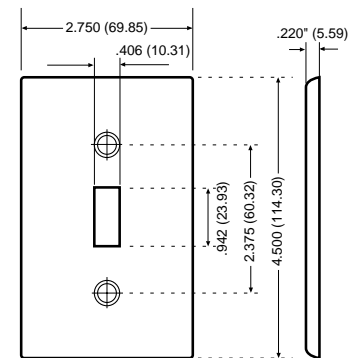

Midway

Midway Size Nylon Wallplates

DESCRIPTION	COLOR	CAT. NO.	IND. NO.
1-GANG 1-Blank Box Mount	IVORY	PJ13-I	—
	BLACK	PJ13-E	—
	GRAY	PJ13-GY	—
	RED	PJ13-R	—
	WHITE	PJ13-W	—
	BROWN ALMOND	PJ13 PJ13-A	— —
2-GANG 2-Blank Box Mount	IVORY	PJ23-I	—
	GRAY	PJ23-GY	—
	WHITE	PJ23-W	—
	ALMOND	PJ23-A	—
1-GANG 1-Telephone .406" dia. Hole, Box Mount	IVORY	PJ11-I	—
	BLACK	PJ11-E	—
	GRAY	PJ11-GY	—
	WHITE	PJ11-W	—
	ALMOND	PJ11-A	—
2-GANG 1-Toggle, 1-Duplex	IVORY	PJ18-I	—
	BLACK	PJ18-E	—
	GRAY	PJ18-GY	—
	WHITE	PJ18-W	—
	ALMOND	PJ18-A	—
2-GANG 1-Toggle 1-Decora	IVORY	PJ126-I	—
	WHITE	PJ126-W	—
	BROWN	PJ126	—
	ALMOND	PJ126-A	—
3-GANG 2-Toggle 1-Decora	IVORY	PJ226-I	—
	WHITE	PJ226-W	—
	BROWN	PJ226	—
	ALMOND	PJ226-A	—
2-GANG 1-Decora 1-Duplex	IVORY	PJ826-I	SPJ826-I
	WHITE	PJ826-W	SPJ826-W
	BROWN	PJ826	—
	ALMOND	PJ826-A	—

Midway Size Nylon Wallplates — Power Receptacle

1-GANG 2.465" dia. Hole, Power Receptacle 30 & 50 Amp	IVORY	80532-I	—
	WHITE	80532-W	—
	BLACK	80532-E	—

See page G26 for Engraved Metal Wallplates.
All devices are UL Listed and CSA Certified.

Midway Wallplates

All Leviton Midway wallplates can be mounted onto larger volume outlet boxes and/or used to hide wall irregularities. All 1-Gang Midway wallplates are 4.875" H x 3.125" W. Midway wallplates are a full 0.375" higher and wider than standard wallplates.

Standard Size