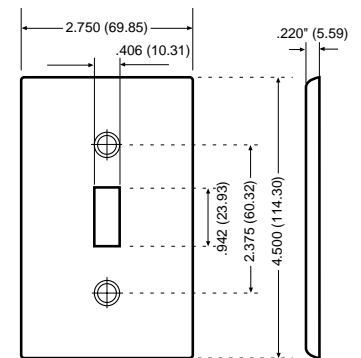

Standard Size