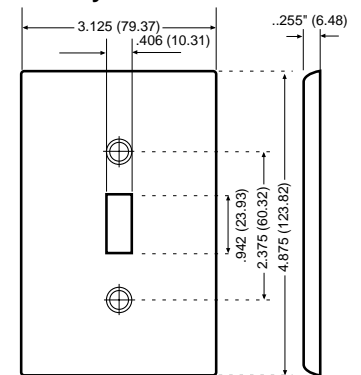

Midway

Midway Size Nylon Wallplates

DESCRIPTION	COLOR	CAT. NO.	IND. NO.
1-GANG 1-Blank Box Mount 	IVORY	PJ13-I	—
	BLACK	PJ13-E	—
	GRAY	PJ13-GY	—
	RED	PJ13-R	—
	WHITE	PJ13-W	—
	BROWN ALMOND	PJ13 PJ13-A	— —
2-GANG 2-Blank Box Mount 	IVORY	PJ23-I	—
	GRAY	PJ23-GY	—
	WHITE	PJ23-W	—
	ALMOND	PJ23-A	—
1-GANG 1-Telephone .406" dia. Hole, Box Mount 	IVORY	PJ11-I	—
	BLACK	PJ11-E	—
	GRAY	PJ11-GY	—
	WHITE	PJ11-W	—
	ALMOND	PJ11-A	—
2-GANG 1-Toggle, 1-Duplex 	IVORY	PJ18-I	—
	BLACK	PJ18-E	—
	GRAY	PJ18-GY	—
	WHITE	PJ18-W	—
	ALMOND	PJ18-A	—
2-GANG 1-Toggle 1-Decora 	IVORY	PJ126-I	—
	WHITE	PJ126-W	—
	BROWN	PJ126	—
	ALMOND	PJ126-A	—
3-GANG 2-Toggle 1-Decora 	IVORY	PJ226-I	—
	WHITE	PJ226-W	—
	BROWN	PJ226	—
	ALMOND	PJ226-A	—
2-GANG 1-Decora 1-Duplex 	IVORY	PJ826-I	SPJ826-I
	WHITE	PJ826-W	SPJ826-W
	BROWN	PJ826	—
	ALMOND	PJ826-A	—

Midway Size Nylon Wallplates — Power Receptacle

1-GANG 2.465" dia. Hole, Power Receptacle 30 & 50 Amp 	IVORY	80532-I	—
	WHITE	80532-W	—
	BLACK	80532-E	—

See page G26 for Engraved Metal Wallplates.
All devices are UL Listed and CSA Certified.

Midway Wallplates

All Leviton Midway wallplates can be mounted onto larger volume outlet boxes and/or used to hide wall irregularities. All 1-Gang Midway wallplates are 4.875" H x 3.125" W. Midway wallplates are a full 0.375" higher and wider than standard wallplates.

Standard Size

Midway Size

For more information regarding matching wallplates, colors, materials, single and multi-gang, refer to Decora Devices, Section A, and Decora Home Controls, Section B.