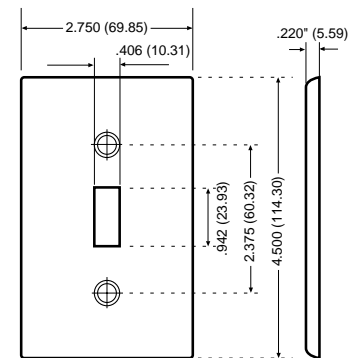

### Midway Size Nylon Wallplates

DESCRIPTION	COLOR	CAT. NO.	IND. NO.
<b>1-GANG</b> <b>1-Blank Box Mount</b> 	IVORY	PJ13-I	—
	BLACK	PJ13-E	—
	GRAY	PJ13-GY	—
	RED	PJ13-R	—
	WHITE	PJ13-W	—
	BROWN ALMOND	PJ13 PJ13-A	— —
<b>2-GANG</b> <b>2-Blank Box Mount</b> 	IVORY	PJ23-I	—
	GRAY	PJ23-GY	—
	WHITE	PJ23-W	—
	ALMOND	PJ23-A	—
<b>1-GANG</b> <b>1-Telephone .406" dia. Hole, Box Mount</b> 	IVORY	PJ11-I	—
	BLACK	PJ11-E	—
	GRAY	PJ11-GY	—
	WHITE	PJ11-W	—
	ALMOND	PJ11-A	—
<b>2-GANG</b> <b>1-Toggle, 1-Duplex</b> 	IVORY	PJ18-I	—
	BLACK	PJ18-E	—
	GRAY	PJ18-GY	—
	WHITE	PJ18-W	—
	ALMOND	PJ18-A	—
<b>2-GANG</b> <b>1-Toggle 1-Decora</b> 	IVORY	PJ126-I	—
	WHITE	PJ126-W	—
	BROWN	PJ126	—
	ALMOND	PJ126-A	—
<b>3-GANG</b> <b>2-Toggle 1-Decora</b> 	IVORY	PJ226-I	—
	WHITE	PJ226-W	—
	BROWN	PJ226	—
	ALMOND	PJ226-A	—
<b>2-GANG</b> <b>1-Decora 1-Duplex</b> 	IVORY	PJ826-I	SPJ826-I
	WHITE	PJ826-W	SPJ826-W
	BROWN	PJ826	—
	ALMOND	PJ826-A	—

### Midway Size Nylon Wallplates — Power Receptacle

<b>1-GANG</b> <b>2.465" dia. Hole, Power Receptacle</b> <b>30 &amp; 50 Amp</b> 	IVORY	80532-I	—
	WHITE	80532-W	—
	BLACK	80532-E	—

See page G26 for Engraved Metal Wallplates.  
All devices are UL Listed and CSA Certified.

### Midway Wallplates

All Leviton Midway wallplates can be mounted onto larger volume outlet boxes and/or used to hide wall irregularities. All 1-Gang Midway wallplates are 4.875" H x 3.125" W. Midway wallplates are a full 0.375" higher and wider than standard wallplates.

#### Standard Size