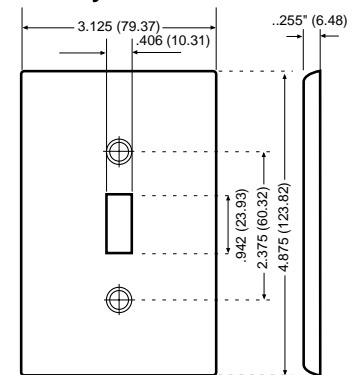

Midway Size

For more information regarding matching wallplates, colors, materials, single and multi-gang, refer to Decora Devices, Section A, and Decora Home Controls, Section B.