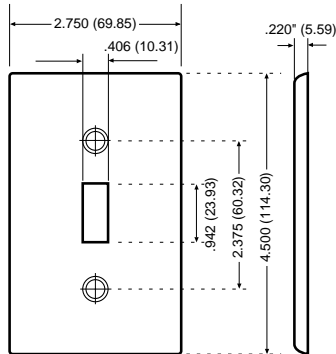

Midway Wallplates

All Leviton Midway wallplates can be mounted onto larger volume outlet boxes and/or used to hide wall irregularities. All 1-Gang Midway wallplates are 4.875" H x 3.125" W. Midway wallplates are a full 0.375" higher and wider than standard wallplates.

Standard Size

Midway Size

Midway

Midway Size Nylon Wallplates

DESCRIPTION	COLOR	CAT. NO.	IND. NO.
1-GANG 1-Duplex	IVORY	PJ8-I	—
	BLACK	PJ8-E	—
	GRAY	PJ8-GY	—
	RED	PJ8-R	—
	WHITE	PJ8-W	—
	BROWN	PJ8	—
	ALMOND	PJ8-A	—
	BLUE	PJ8-BU	—
	ORANGE*	PJ8-IG	—
	RED**	PJ8-RE	—
2-GANG 2-Duplex	IVORY	PJ82-I	—
	BLACK	PJ82-E	—
	GRAY	PJ82-GY	—
	RED	PJ82-R	—
	WHITE	PJ82-W	—
	BROWN	PJ82	—
	ALMOND	PJ82-A	—
	RED**	PJ82-RE	—
1-GANG 1-Decora	IVORY	PJ26-I	—
	BLACK	PJ26-E	—
	GRAY	PJ26-GY	—
	WHITE	PJ26-W	—
	BROWN	PJ26	—
	ALMOND	PJ26-A	—
2-GANG 2-Decora	IVORY	PJ262-I	—
	BLACK	PJ262-E	—
	GRAY	PJ262-GY	—
	RED	PJ262-R	—
	WHITE	PJ262-W	—
	BROWN	PJ262	—
	ALMOND	PJ262-A	—
	3-GANG 3-Decora	IVORY	PJ263-I
WHITE		PJ263-W	—
ALMOND		PJ263-A	—
GRAY		PJ263-GY	—
4-GANG 4-Decora	IVORY	PJ264-I	—
	GRAY	PJ264-GY	—
	WHITE	PJ264-W	—
	ALMOND	PJ264-A	—
1-GANG 1-Single Receptacle 1.406" dia. Hole	IVORY	PJ7-I	—
	RED	PJ7-R	—
	WHITE	PJ7-W	—
	BROWN	PJ7	—
	ALMOND	PJ7-A	—