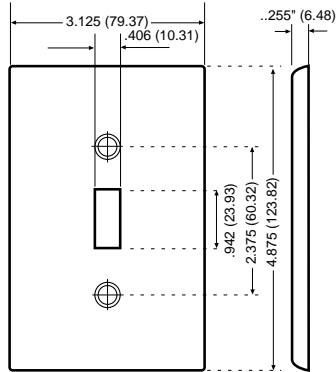

Midway Wallplates

All Leviton Midway wallplates can be mounted onto larger volume outlet boxes and/or used to hide wall irregularities. All 1-Gang Midway wallplates are 4.875" H x 3.125" W. Midway wallplates are a full 0.375" higher and wider than standard wallplates.

Standard Size

Midway Size

Midway

Midway Size Nylon Wallplates

DESCRIPTION	COLOR	CAT. NO.	IND. NO.
1-GANG 1-Duplex	IVORY	PJ8-I	—
	BLACK	PJ8-E	—
	GRAY	PJ8-GY	—
	RED	PJ8-R	—
	WHITE	PJ8-W	—
	BROWN	PJ8	—
	ALMOND	PJ8-A	—
	BLUE	PJ8-BU	—
	ORANGE*	PJ8-IG	—
	RED**	PJ8-RE	—
2-GANG 2-Duplex	IVORY	PJ82-I	—
	BLACK	PJ82-E	—
	GRAY	PJ82-GY	—
	RED	PJ82-R	—
	WHITE	PJ82-W	—
	BROWN	PJ82	—
	ALMOND	PJ82-A	—
	RED**	PJ82-RE	—
1-GANG 1-Decora	IVORY	PJ26-I	—
	BLACK	PJ26-E	—
	GRAY	PJ26-GY	—
	WHITE	PJ26-W	—
	BROWN	PJ26	—
	ALMOND	PJ26-A	—
2-GANG 2-Decora	IVORY	PJ262-I	—
	BLACK	PJ262-E	—
	GRAY	PJ262-GY	—
	RED	PJ262-R	—
	WHITE	PJ262-W	—
	BROWN	PJ262	—
	ALMOND	PJ262-A	—
	3-GANG 3-Decora	IVORY	PJ263-I
WHITE		PJ263-W	—
ALMOND		PJ263-A	—
GRAY		PJ263-GY	—
4-GANG 4-Decora	IVORY	PJ264-I	—
	GRAY	PJ264-GY	—
	WHITE	PJ264-W	—
	ALMOND	PJ264-A	—
1-GANG 1-Single Receptacle 1.406" dia. Hole	IVORY	PJ7-I	—
	RED	PJ7-R	—
	WHITE	PJ7-W	—
	BROWN	PJ7	—
	ALMOND	PJ7-A	—