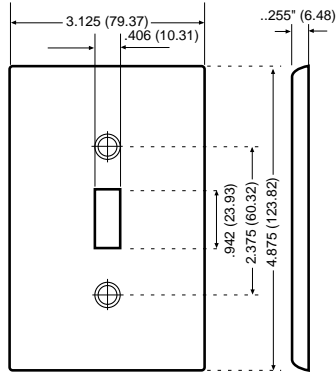

## Midway Wallplates

All Leviton Midway wallplates can be mounted onto larger volume outlet boxes and/or used to hide wall irregularities. All 1-Gang Midway wallplates are 4.875" H x 3.125" W. Midway wallplates are a full 0.375" higher and wider than standard wallplates.

### Standard Size

### Midway Size

### Midway Size Nylon Wallplates

DESCRIPTION	COLOR	CAT. NO.	IND. NO.
1-GANG 1-Duplex	IVORY	PJ8-I	—
	BLACK	PJ8-E	—
	GRAY	PJ8-GY	—
	RED	PJ8-R	—
	WHITE	PJ8-W	—
	BROWN	PJ8	—
	ALMOND	PJ8-A	—
	BLUE	PJ8-BU	—
	ORANGE*	PJ8-IG	—
	RED**	PJ8-RE	—
2-GANG 2-Duplex	IVORY	PJ82-I	—
	BLACK	PJ82-E	—
	GRAY	PJ82-GY	—
	RED	PJ82-R	—
	WHITE	PJ82-W	—
	BROWN	PJ82	—
	ALMOND	PJ82-A	—
RED**	PJ82-RE	—	
1-GANG 1-Decora	IVORY	PJ26-I	—
	BLACK	PJ26-E	—
	GRAY	PJ26-GY	—
	WHITE	PJ26-W	—
	BROWN	PJ26	—
	ALMOND	PJ26-A	—
2-GANG 2-Decora	IVORY	PJ262-I	—
	BLACK	PJ262-E	—
	GRAY	PJ262-GY	—
	RED	PJ262-R	—
	WHITE	PJ262-W	—
	BROWN	PJ262	—
	ALMOND	PJ262-A	—
3-GANG 3-Decora	IVORY	PJ263-I	—
	WHITE	PJ263-W	—
	ALMOND	PJ263-A	—
	GRAY	PJ263-GY	—
4-GANG 4-Decora	IVORY	PJ264-I	—
	GRAY	PJ264-GY	—
	WHITE	PJ264-W	—
	ALMOND	PJ264-A	—
1-GANG 1-Single Receptacle 1.406" dia. Hole	IVORY	PJ7-I	—
	RED	PJ7-R	—
	WHITE	PJ7-W	—
	BROWN	PJ7	—
	ALMOND	PJ7-A	—