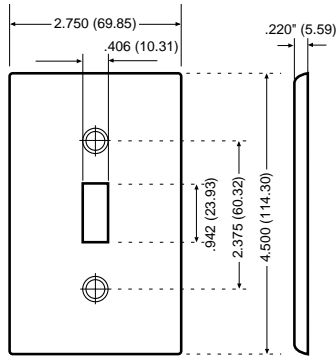

## Midway Wallplates

All Leviton Midway wallplates can be mounted onto larger volume outlet boxes and/or used to hide wall irregularities. All 1-Gang Midway wallplates are 4.875" H x 3.125" W. Midway wallplates are a full 0.375" higher and wider than standard wallplates.

### Standard Size

### Midway Size

### Midway Size Nylon Wallplates

DESCRIPTION	COLOR	CAT. NO.	IND. NO.
1-GANG 1-Duplex	IVORY	PJ8-I	—
	BLACK	PJ8-E	—
	GRAY	PJ8-GY	—
	RED	PJ8-R	—
	WHITE	PJ8-W	—
	BROWN	PJ8	—
	ALMOND	PJ8-A	—
	BLUE	PJ8-BU	—
	ORANGE*	PJ8-IG	—
	RED**	PJ8-RE	—
2-GANG 2-Duplex	IVORY	PJ82-I	—
	BLACK	PJ82-E	—
	GRAY	PJ82-GY	—
	RED	PJ82-R	—
	WHITE	PJ82-W	—
	BROWN	PJ82	—
	ALMOND	PJ82-A	—
RED**	PJ82-RE	—	
1-GANG 1-Decora	IVORY	PJ26-I	—
	BLACK	PJ26-E	—
	GRAY	PJ26-GY	—
	WHITE	PJ26-W	—
	BROWN	PJ26	—
	ALMOND	PJ26-A	—
2-GANG 2-Decora	IVORY	PJ262-I	—
	BLACK	PJ262-E	—
	GRAY	PJ262-GY	—
	RED	PJ262-R	—
	WHITE	PJ262-W	—
	BROWN	PJ262	—
	ALMOND	PJ262-A	—
3-GANG 3-Decora	IVORY	PJ263-I	—
	WHITE	PJ263-W	—
	ALMOND	PJ263-A	—
	GRAY	PJ263-GY	—
4-GANG 4-Decora	IVORY	PJ264-I	—
	GRAY	PJ264-GY	—
	WHITE	PJ264-W	—
	ALMOND	PJ264-A	—
1-GANG 1-Single Receptacle 1.406" dia. Hole	IVORY	PJ7-I	—
	RED	PJ7-R	—
	WHITE	PJ7-W	—
	BROWN	PJ7	—
	ALMOND	PJ7-A	—