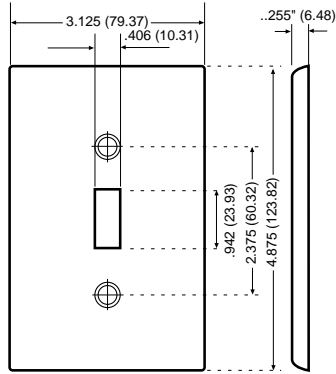

Midway Wallplates

All Leviton Midway wallplates can be mounted onto larger volume outlet boxes and/or used to hide wall irregularities. All 1-Gang Midway wallplates are 4.875" H x 3.125" W. Midway wallplates are a full 0.375" higher and wider than standard wallplates.

Standard Size

Midway Size

Midway

Midway Size Nylon Wallplates

DESCRIPTION	COLOR	CAT. NO.	IND. NO.
1-GANG 1-Duplex	IVORY	PJ8-I	—
	BLACK	PJ8-E	—
	GRAY	PJ8-GY	—
	RED	PJ8-R	—
	WHITE	PJ8-W	—
	BROWN	PJ8	—
	ALMOND	PJ8-A	—
	BLUE	PJ8-BU	—
	ORANGE*	PJ8-IG	—
	RED**	PJ8-RE	—
2-GANG 2-Duplex	IVORY	PJ82-I	—
	BLACK	PJ82-E	—
	GRAY	PJ82-GY	—
	RED	PJ82-R	—
	WHITE	PJ82-W	—
	BROWN	PJ82	—
	ALMOND	PJ82-A	—
	RED**	PJ82-RE	—
1-GANG 1-Decora	IVORY	PJ26-I	—
	BLACK	PJ26-E	—
	GRAY	PJ26-GY	—
	WHITE	PJ26-W	—
	BROWN	PJ26	—
	ALMOND	PJ26-A	—
2-GANG 2-Decora	IVORY	PJ262-I	—
	BLACK	PJ262-E	—
	GRAY	PJ262-GY	—
	RED	PJ262-R	—
	WHITE	PJ262-W	—
	BROWN	PJ262	—
	ALMOND	PJ262-A	—
	3-GANG 3-Decora	IVORY	PJ263-I
WHITE		PJ263-W	—
ALMOND		PJ263-A	—
GRAY		PJ263-GY	—
4-GANG 4-Decora	IVORY	PJ264-I	—
	GRAY	PJ264-GY	—
	WHITE	PJ264-W	—
	ALMOND	PJ264-A	—
1-GANG 1-Single Receptacle 1.406" dia. Hole	IVORY	PJ7-I	—
	RED	PJ7-R	—
	WHITE	PJ7-W	—
	BROWN	PJ7	—
	ALMOND	PJ7-A	—