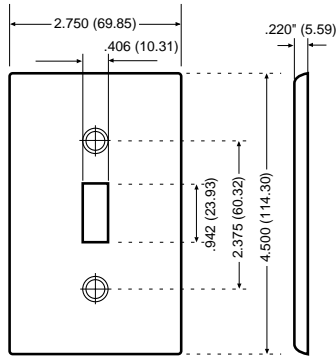

Midway Wallplates

All Leviton Midway wallplates can be mounted onto larger volume outlet boxes and/or used to hide wall irregularities. All 1-Gang Midway wallplates are 4.875" H x 3.125" W. Midway wallplates are a full 0.375" higher and wider than standard wallplates.

Standard Size

Midway Size

Midway

Midway Size Nylon Wallplates

DESCRIPTION	COLOR	CAT. NO.	IND. NO.
1-GANG 1-Duplex	IVORY	PJ8-I	—
	BLACK	PJ8-E	—
	GRAY	PJ8-GY	—
	RED	PJ8-R	—
	WHITE	PJ8-W	—
	BROWN	PJ8	—
	ALMOND	PJ8-A	—
	BLUE	PJ8-BU	—
	ORANGE*	PJ8-IG	—
	RED**	PJ8-RE	—
2-GANG 2-Duplex	IVORY	PJ82-I	—
	BLACK	PJ82-E	—
	GRAY	PJ82-GY	—
	RED	PJ82-R	—
	WHITE	PJ82-W	—
	BROWN	PJ82	—
	ALMOND	PJ82-A	—
	RED**	PJ82-RE	—
1-GANG 1-Decora	IVORY	PJ26-I	—
	BLACK	PJ26-E	—
	GRAY	PJ26-GY	—
	WHITE	PJ26-W	—
	BROWN	PJ26	—
	ALMOND	PJ26-A	—
2-GANG 2-Decora	IVORY	PJ262-I	—
	BLACK	PJ262-E	—
	GRAY	PJ262-GY	—
	RED	PJ262-R	—
	WHITE	PJ262-W	—
	BROWN	PJ262	—
	ALMOND	PJ262-A	—
	3-GANG 3-Decora	IVORY	PJ263-I
WHITE		PJ263-W	—
ALMOND		PJ263-A	—
GRAY		PJ263-GY	—
4-GANG 4-Decora	IVORY	PJ264-I	—
	GRAY	PJ264-GY	—
	WHITE	PJ264-W	—
	ALMOND	PJ264-A	—
1-GANG 1-Single Receptacle 1.406" dia. Hole	IVORY	PJ7-I	—
	RED	PJ7-R	—
	WHITE	PJ7-W	—
	BROWN	PJ7	—
	ALMOND	PJ7-A	—