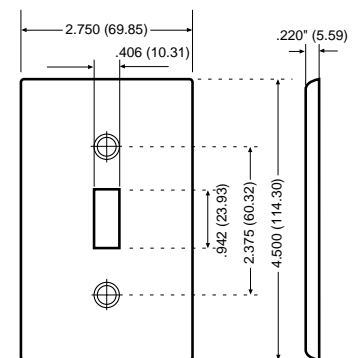

Standard Size

Hot Stamped Nylon Wallplates

DESCRIPTION	COLOR	CAT. NO.	IND. NO.
1-GANG 1-Decora 	ORANGE stamped "ISOLATED GROUND"	80401-IG	N26-IG
	IVORY stamped "GFCI PROTECTED"	80401-GFI	_____
	WHITE stamped "GFCI PROTECTED"	80401-GFW	_____
	IVORY stamped "COMPUTER ONLY"	80401-COI	_____
	WHITE stamped "COMPUTER ONLY"	80401-COW	_____
1-GANG 1-Toggle 	RED stamped "EMERGENCY"	80701-RE	N1E-RED
1-GANG 1-Duplex 	RED stamped "EMERGENCY"	80703-RE	N8E-RED
	IVORY stamped "GFCI PROTECTED"	80703-GFI	_____
	WHITE stamped "GFCI PROTECTED"	80703-GFW	_____
	IVORY stamped "COMPUTER ONLY"	80703-COI	_____
	WHITE stamped "COMPUTER ONLY"	80703-COW	_____

See page G26 for Engraved Metal Wallplates.
All devices are UL Listed and CSA Certified.

Midway

Midway Size Nylon Wallplates

DESCRIPTION	COLOR	CAT. NO.	IND. NO.
1-GANG 1-Toggle 	IVORY	PJ1-I	_____
	BLACK	PJ1-E	_____
	GRAY	PJ1-GY	_____
	WHITE	PJ1-W	_____
	BROWN	PJ1	_____
	ALMOND	PJ1-A	_____
2-GANG 2-Toggle 	IVORY	PJ2-I	_____
	BLACK	PJ2-E	_____
	GRAY	PJ2-GY	_____
	WHITE	PJ2-W	_____
	BROWN	PJ2	_____
	ALMOND	PJ2-A	_____
3-GANG 3-Toggle 	IVORY	PJ3-I	_____
	BLACK	PJ3-E	_____
	GRAY	PJ3-GY	_____
	WHITE	PJ3-W	_____
	BROWN	PJ3	_____
	ALMOND	PJ3-A	_____
4-GANG 4-Toggle 	IVORY	PJ4-I	_____
	BLACK	PJ4-E	_____
	WHITE	PJ4-W	_____
	ALMOND	PJ4-A	_____

Midway Wallplates

All Leviton Midway wallplates can be mounted onto larger volume outlet boxes and/or used to hide wall irregularities. All 1-Gang Midway wallplates are 4.875" H x 3.125" W. Midway wallplates are a full 0.375" higher and wider than standard wallplates.

Standard Size

Midway Size