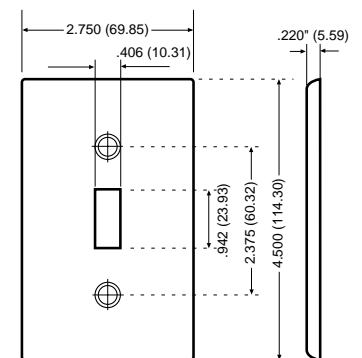

Standard Size

Hot Stamped Nylon Wallplates

DESCRIPTION	COLOR	CAT. NO.	IND. NO.
1-GANG 1-Decora 	ORANGE stamped "ISOLATED GROUND"	80401-IG	N26-IG
	IVORY stamped "GFCI PROTECTED"	80401-GFI	—
	WHITE stamped "GFCI PROTECTED"	80401-GFW	—
	IVORY stamped "COMPUTER ONLY"	80401-COI	—
	WHITE stamped "COMPUTER ONLY"	80401-COW	—
1-GANG 1-Toggle 	RED stamped "EMERGENCY"	80701-RE	N1E-RED
1-GANG 1-Duplex 	RED stamped "EMERGENCY"	80703-RE	N8E-RED
	IVORY stamped "GFCI PROTECTED"	80703-GFI	—
	WHITE stamped "GFCI PROTECTED"	80703-GFW	—
	IVORY stamped "COMPUTER ONLY"	80703-COI	—
	WHITE stamped "COMPUTER ONLY"	80703-COW	—

See page G26 for Engraved Metal Wallplates.
All devices are UL Listed and CSA Certified.

Midway

Midway Size Nylon Wallplates

DESCRIPTION	COLOR	CAT. NO.	IND. NO.
1-GANG 1-Toggle 	IVORY	PJ1-I	—
	BLACK	PJ1-E	—
	GRAY	PJ1-GY	—
	WHITE	PJ1-W	—
	BROWN	PJ1	—
	ALMOND	PJ1-A	—
2-GANG 2-Toggle 	IVORY	PJ2-I	—
	BLACK	PJ2-E	—
	GRAY	PJ2-GY	—
	WHITE	PJ2-W	—
	BROWN	PJ2	—
	ALMOND	PJ2-A	—
3-GANG 3-Toggle 	IVORY	PJ3-I	—
	BLACK	PJ3-E	—
	GRAY	PJ3-GY	—
	WHITE	PJ3-W	—
	BROWN	PJ3	—
	ALMOND	PJ3-A	—
4-GANG 4-Toggle 	IVORY	PJ4-I	—
	BLACK	PJ4-E	—
	WHITE	PJ4-W	—
	ALMOND	PJ4-A	—

See page G26 for Engraved Metal Wallplates.
All devices are UL Listed and CSA Certified.

Midway Wallplates

All Leviton Midway wallplates can be mounted onto larger volume outlet boxes and/or used to hide wall irregularities. All 1-Gang Midway wallplates are 4.875" H x 3.125" W. Midway wallplates are a full 0.375" higher and wider than standard wallplates.

Standard Size

Midway Size

For more information regarding matching wallplates, colors, materials, single and multi-gang, refer to Decora Devices, Section A, and Decora Home Controls, Section B.