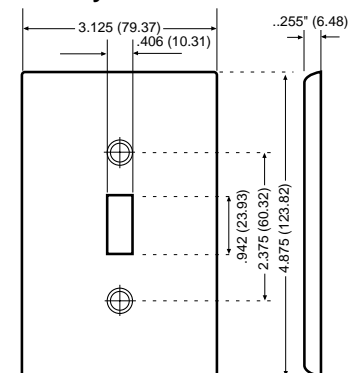

Standard Size

Hot Stamped Nylon Wallplates

DESCRIPTION	COLOR	CAT. NO.	IND. NO.
1-GANG 1-Decora 	ORANGE stamped "ISOLATED GROUND"	80401-IG	N26-IG
	IVORY stamped "GFCI PROTECTED"	80401-GFI	—
	WHITE stamped "GFCI PROTECTED"	80401-GFW	—
	IVORY stamped "COMPUTER ONLY"	80401-COI	—
	WHITE stamped "COMPUTER ONLY"	80401-COW	—
1-GANG 1-Toggle 	RED stamped "EMERGENCY"	80701-RE	N1E-RED
1-GANG 1-Duplex 	RED stamped "EMERGENCY"	80703-RE	N8E-RED
	IVORY stamped "GFCI PROTECTED"	80703-GFI	—
	WHITE stamped "GFCI PROTECTED"	80703-GFW	—
	IVORY stamped "COMPUTER ONLY"	80703-COI	—
	WHITE stamped "COMPUTER ONLY"	80703-COW	—

See page G26 for Engraved Metal Wallplates.
All devices are UL Listed and CSA Certified.

Midway

Midway Size Nylon Wallplates

DESCRIPTION	COLOR	CAT. NO.	IND. NO.
1-GANG 1-Toggle 	IVORY	PJ1-I	—
	BLACK	PJ1-E	—
	GRAY	PJ1-GY	—
	WHITE	PJ1-W	—
	BROWN	PJ1	—
	ALMOND	PJ1-A	—
2-GANG 2-Toggle 	IVORY	PJ2-I	—
	BLACK	PJ2-E	—
	GRAY	PJ2-GY	—
	WHITE	PJ2-W	—
	BROWN	PJ2	—
	ALMOND	PJ2-A	—
3-GANG 3-Toggle 	IVORY	PJ3-I	—
	BLACK	PJ3-E	—
	GRAY	PJ3-GY	—
	WHITE	PJ3-W	—
	BROWN	PJ3	—
	ALMOND	PJ3-A	—
4-GANG 4-Toggle 	IVORY	PJ4-I	—
	BLACK	PJ4-E	—
	WHITE	PJ4-W	—
	ALMOND	PJ4-A	—

See page G26 for Engraved Metal Wallplates.
All devices are UL Listed and CSA Certified.

Midway Wallplates

All Leviton Midway wallplates can be mounted onto larger volume outlet boxes and/or used to hide wall irregularities. All 1-Gang Midway wallplates are 4.875" H x 3.125" W. Midway wallplates are a full 0.375" higher and wider than standard wallplates.

Standard Size

Midway Size

For more information regarding matching wallplates, colors, materials, single and multi-gang, refer to Decora Devices, Section A, and Decora Home Controls, Section B.