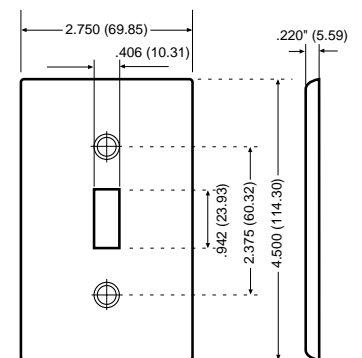

## Standard Size

### Midway Size Nylon Wallplates

DESCRIPTION	COLOR	CAT. NO.	IND. NO.
<b>1-GANG 1-Toggle</b> 	IVORY	PJ1-I	_____
	BLACK	PJ1-E	_____
	GRAY	PJ1-GY	_____
	WHITE	PJ1-W	_____
	BROWN	PJ1	_____
	ALMOND	PJ1-A	_____
<b>2-GANG 2-Toggle</b> 	IVORY	PJ2-I	_____
	BLACK	PJ2-E	_____
	GRAY	PJ2-GY	_____
	WHITE	PJ2-W	_____
	BROWN	PJ2	_____
	ALMOND	PJ2-A	_____
<b>3-GANG 3-Toggle</b> 	IVORY	PJ3-I	_____
	BLACK	PJ3-E	_____
	GRAY	PJ3-GY	_____
	WHITE	PJ3-W	_____
	BROWN	PJ3	_____
	ALMOND	PJ3-A	_____
<b>4-GANG 4-Toggle</b> 	IVORY	PJ4-I	_____
	BLACK	PJ4-E	_____
	WHITE	PJ4-W	_____
	ALMOND	PJ4-A	_____

## Midway Wallplates

All Leviton Midway wallplates can be mounted onto larger volume outlet boxes and/or used to hide wall irregularities. All 1-Gang Midway wallplates are 4.875" H x 3.125" W. Midway wallplates are a full 0.375" higher and wider than standard wallplates.

### Standard Size