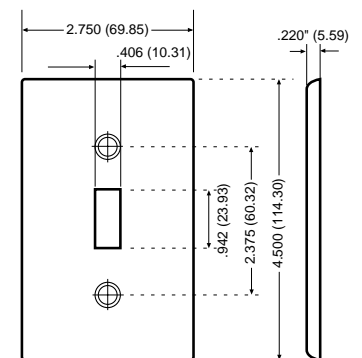

Standard Size

Hot Stamped Nylon Wallplates

DESCRIPTION	COLOR	CAT. NO.	IND. NO.
1-GANG 1-Decora 	ORANGE stamped "ISOLATED GROUND"	80401-IG	N26-IG
	IVORY stamped "GFCI PROTECTED"	80401-GFI	_____
	WHITE stamped "GFCI PROTECTED"	80401-GFW	_____
	IVORY stamped "COMPUTER ONLY"	80401-COI	_____
	WHITE stamped "COMPUTER ONLY"	80401-COW	_____
1-GANG 1-Toggle 	RED stamped "EMERGENCY"	80701-RE	N1E-RED
1-GANG 1-Duplex 	RED stamped "EMERGENCY"	80703-RE	N8E-RED
	IVORY stamped "GFCI PROTECTED"	80703-GFI	_____
	WHITE stamped "GFCI PROTECTED"	80703-GFW	_____
	IVORY stamped "COMPUTER ONLY"	80703-COI	_____
	WHITE stamped "COMPUTER ONLY"	80703-COW	_____

See page G26 for Engraved Metal Wallplates.
All devices are UL Listed and CSA Certified.

Midway

Midway Size Nylon Wallplates

DESCRIPTION	COLOR	CAT. NO.	IND. NO.
1-GANG 1-Toggle 	IVORY	PJ1-I	_____
	BLACK	PJ1-E	_____
	GRAY	PJ1-GY	_____
	WHITE	PJ1-W	_____
	BROWN	PJ1	_____
	ALMOND	PJ1-A	_____
2-GANG 2-Toggle 	IVORY	PJ2-I	_____
	BLACK	PJ2-E	_____
	GRAY	PJ2-GY	_____
	WHITE	PJ2-W	_____
	BROWN	PJ2	_____
	ALMOND	PJ2-A	_____
3-GANG 3-Toggle 	IVORY	PJ3-I	_____
	BLACK	PJ3-E	_____
	GRAY	PJ3-GY	_____
	WHITE	PJ3-W	_____
	BROWN	PJ3	_____
	ALMOND	PJ3-A	_____
4-GANG 4-Toggle 	IVORY	PJ4-I	_____
	BLACK	PJ4-E	_____
	WHITE	PJ4-W	_____
	ALMOND	PJ4-A	_____

Midway Wallplates

All Leviton Midway wallplates can be mounted onto larger volume outlet boxes and/or used to hide wall irregularities. All 1-Gang Midway wallplates are 4.875" H x 3.125" W. Midway wallplates are a full 0.375" higher and wider than standard wallplates.

Standard Size

Midway Size