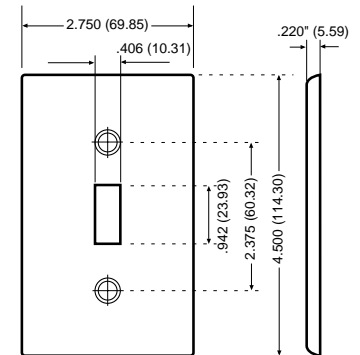

# Larger Size Plastic Wallplates

All Leviton Larger-size wallplates are a full 0.25 inches deep to insure a clean fit, despite protruding devices, in accordance with the latest National Electrical Code. Each is individually packed with extra-long, color-matched mounting screws.

## Larger Size

### Midway Size Wallplates

DESCRIPTION	COLOR	CAT. NO.	IND. NO.
 <b>1-GANG 1-Toggle</b>	IVORY WHITE BROWN ALMOND	80501-I 80501-W 80501 80501-A	SPJ1-I SPJ1-W SPJ1 SPJ1-A
 <b>2-GANG 2-Toggle</b>	IVORY WHITE BROWN ALMOND	80509-I 80509-W 80509 80509-A	SPJ2-I SPJ2-W SPJ2 SPJ2-A
 <b>3-GANG 3-Toggle</b>	IVORY WHITE BROWN ALMOND	80511-I 80511-W 80511 80511-A	SPJ3-I SPJ3-W SPJ3 SPJ3-A
 <b>4-GANG 4-Toggle</b>	IVORY WHITE	80512-I 80512-W	SPJ4-I SPJ4-W
 <b>1-GANG 1-Duplex</b>	IVORY WHITE BROWN ALMOND	80503-I 80503-W 80503 80503-A	SPJ8-I SPJ8-W SPJ8 SPJ8-A
 <b>1-GANG 1-Phone/Cable .312" dia Hole, Box Mount</b>	IVORY WHITE BROWN ALMOND	80513-I 80513-W 80513 80513-A	SPJ738-I SPJ738-W SPJ738 SPJ738-A

### Standard Size