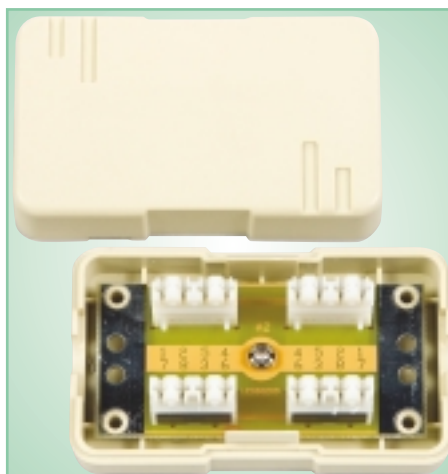

Distributed by
Graybar