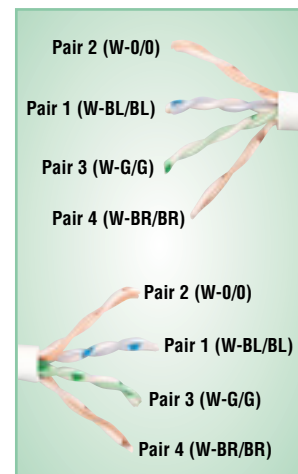

Distributed by
Graybar