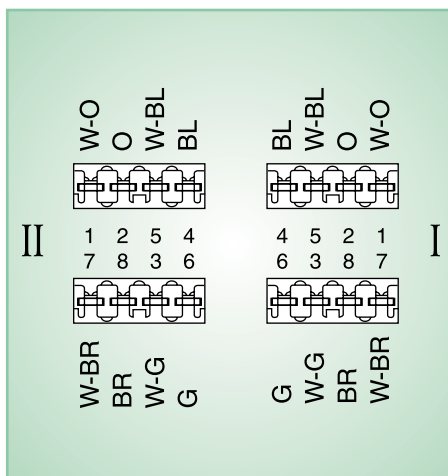

Distributed by
Graybar