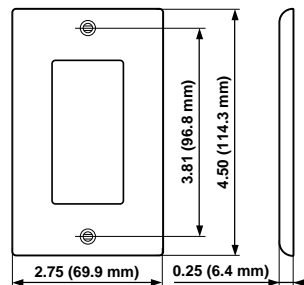

Sold by:

Screwless Snap-On Wallplates

DESCRIPTION	CAT. NO.	COLOR*
 1-GANG	80301	I, W, GY, E, A
 2-GANG	80309	I, W, GY, E, A
 3-GANG	80311	I, W, A
 4-GANG	80312	I, W, A
 5-GANG	80321-I	W, (No Mahogany)
 6-GANG	80326-I	W, (No Mahogany)

Nylon Wallplates

DESCRIPTION	CAT. NO.	COLOR*
 1-GANG	80401-N	I, W, GY, E, A, R, B
 2-GANG	80409-N	I, W, GY, E, A, R, B
 3-GANG	80411-N	I, W, GY, A
 4-GANG	80412-N	I, W, A

Metal Wallplates

DESCRIPTION	BRUSH BRASS SATIN FINISH .040" THICK	POLISHED BRASS .040" THICK	NON-MAGNETIC STAINLESS STEEL .032" THICK	ALUMINUM SATIN FINISH .040" THICK
 1-GANG	81401	81401-PB	84401-40	83401
 2-GANG	81409	81409-PB	84409-40	83409
 1-GANG 1-Decora 1-Duplex	—	—	84455-40	—
 3-GANG	81411	81411-PB	84411-40	—
 4-GANG	81412	—	84412-40	—
 5-GANG	81423	—	84423-40	—
 6-GANG	—	—	84436-40	—

All devices are UL Listed and CSA Certified.

SCREWLESS SNAP-ON WALLPLATE
Cat. No. 80301

NYLON WALLPLATE
Cat. No. 80401-N

SPECIFICATIONS & FEATURES

Decora Plus Screwless Snap-On Wallplates

- Feature sleek, smooth contemporary architectural styling with hidden mounting screws that complement fine decors
- Decora compatible — two-piece kit allows easy retrofit to any Decora installation
- Impact-resistant thermoplastic construction stands up to abuse and cleaning solutions