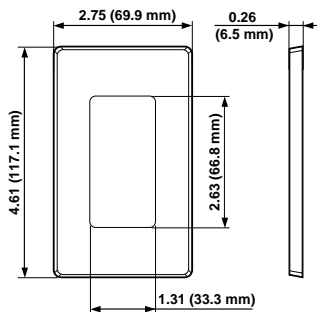

Sold by:

Screwless Snap-On Wallplates

DESCRIPTION	CAT. NO.	COLOR*
 1-GANG	80301	I, W, GY, E, A
 2-GANG	80309	I, W, GY, E, A
 3-GANG	80311	I, W, A
 4-GANG	80312	I, W, A
 5-GANG	80321-I	W, (No Mahogany)
 6-GANG	80326-I	W, (No Mahogany)

Nylon Wallplates

DESCRIPTION	CAT. NO.	COLOR*
 1-GANG	80401-N	I, W, GY, E, A, R, B
 2-GANG	80409-N	I, W, GY, E, A, R, B
 3-GANG	80411-N	I, W, GY, A
 4-GANG	80412-N	I, W, A

Metal Wallplates

DESCRIPTION	BRUSH BRASS SATIN FINISH .040" THICK	POLISHED BRASS .040" THICK	NON-MAGNETIC STAINLESS STEEL .032" THICK	ALUMINUM SATIN FINISH .040" THICK
 1-GANG	81401	81401-PB	84401-40	83401
 2-GANG	81409	81409-PB	84409-40	83409
 1-GANG 1-Decora 1-Duplex	—	—	84455-40	—
 3-GANG	81411	81411-PB	84411-40	—
 4-GANG	81412	—	84412-40	—
 5-GANG	81423	—	84423-40	—
 6-GANG	—	—	84436-40	—

All devices are UL Listed and CSA Certified.

SCREWLESS SNAP-ON WALLPLATE
Cat. No. 80301

NYLON WALLPLATE
Cat. No. 80401-N

SPECIFICATIONS & FEATURES

Decora Plus Screwless Snap-On Wallplates

- Feature sleek, smooth contemporary architectural styling with hidden mounting screws that complement fine decors
- Decora compatible — two-piece kit allows easy retrofit to any Decora installation
- Impact-resistant thermoplastic construction stands up to abuse and cleaning solutions