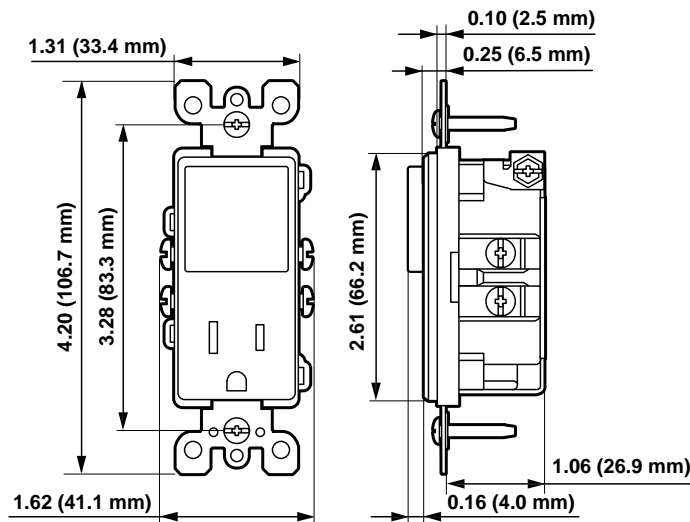

Decora® Combination Devices

15 AMP

DESCRIPTION	RATING	CAT. NO.	COLOR*
Single-Pole Switch/Receptacle	Switch: 15A-120V AC Receptacle: 15A-125V	5625	I, W, A, GY
Single-Pole Switch/Pilot Light	Switch: 15A-120V AC Pilot: 1/25W-125V AC	5626	I, W, A
Two Single-Pole Switches	15A-120/277V AC	5634	I, W, A, GY
3-Way Switch/Single-Pole Switch	15A-120/277V AC	5641	I, W, A
Two 3-Way Switches	15A-120/277V AC	5643	I, W, A
3-Way Switch/Receptacle	Switch: 15A-120V AC Receptacle: 15A-125V	5645	I, W, A
3-Way Switch/Pilot Light	Switch: 15A-120V AC Pilot: 1/25W-125V	5646	I, W, A

20 AMP

DESCRIPTION	RATING	CAT. NO.	COLOR*
Two Single-Pole Switches	20A-120/277V AC	5627	I, W, A
Single-Pole Switch/Receptacle	Switch: 20A-120V AC Receptacle: 20A-125V	5636	I, W, A
Single-Pole Switch/Pilot Light	Switch: 20A-120V AC Pilot: 1/25W-125V AC	5637	I, W, A
Two 3-Way Switches	20A-120/277V AC	5640	I, W, A

All devices are UL Listed and CSA Certified.

SWITCH/RECEPTACLE
CAT. NO. 5625

SPECIFICATIONS & FEATURES

- Elegant Decora styling provides multiple control in a single-gang wallbox
- All devices have grounding screw
- Fit standard wall boxes

HORSE POWER

15A Switch	20A Switch
1/2 @ 120V	1 @ 120V
2 @ 240V	2 @ 240V

MATERIAL CHARACTERISTICS

Environmental: Flammability UL-94, V2 Rating
Operating Temperature: -40°C to 120°C

For more information regarding matching wallplates, colors, materials, single and multi-gang, refer to Wallplates, section G.