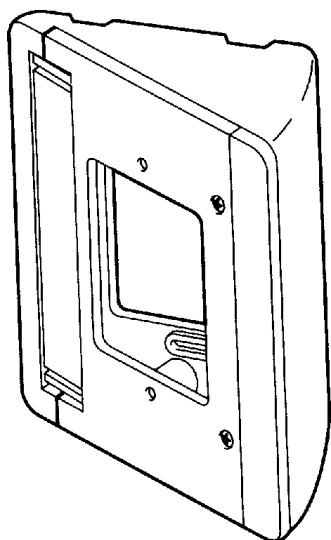

## 30 Degree Angle Box for Video Door Station

**KAW-D****USE WITH THESE VIDEO DOOR STATIONS:**

- KA-DA: Color Sentry fixed camera, silver
- KA-DAR: Color Sentry Tilt camera, silver
- MY-CA: MY Series PanTilt camera, black
- MY-DS: MY Series fixed camera, brown
- MK-DS: MK Series fixed camera, black

**DESCRIPTION:**

The KAW-D is a 30° mounting box for Aiphone surface mounted video door stations. It is perfect for applications where the camera must be mounted to either the right or left of a wide doorway. The KAW-D is constructed of ABS plastic and mounts to a single gang box.

**FEATURES:**

- Can be installed with any Aiphone surface mount video door station
- Angles video door stations outward by 30°
- Can mount to either right or left of door
- Hinged faceplate for mounting door station
- Made of durable ABS plastic
- Mounts to a single gang box

**SPECIFICATIONS:**

Mounting:	Single Gang box
Material:	ABS Plastic
Color:	Charcoal Gray
Faceplate angle:	30°
Dimensions:	5-5/8"H x 4-1/8"W

**MOUNTING & INSTALLATION:**

*Intercom Solutions For  
Communications and Security*