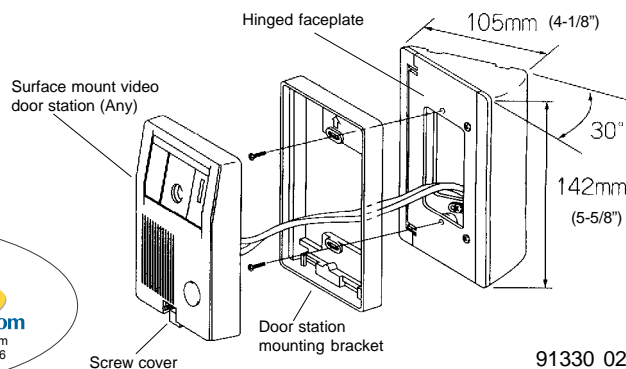

## 30 Degree Angle Box for Video Door Station

**KAW-D****USE WITH THESE VIDEO DOOR STATIONS:**

- KA-DA: Color Sentry fixed camera, silver
- KA-DAR: Color Sentry Tilt camera, silver
- MY-CA: MY Series PanTilt camera, black
- MY-DS: MY Series fixed camera, brown
- MK-DS: MK Series fixed camera, black

**DESCRIPTION:**

The KAW-D is a 30° mounting box for Aiphone surface mounted video door stations. It is perfect for applications where the camera must be mounted to either the right or left of a wide doorway. The KAW-D is constructed of ABS plastic and mounts to a single gang box.

**FEATURES:**

- Can be installed with any Aiphone surface mount video door station
- Angles video door stations outward by 30°
- Can mount to either right or left of door
- Hinged faceplate for mounting door station
- Made of durable ABS plastic
- Mounts to a single gang box

**SPECIFICATIONS:**

Mounting:	Single Gang box
Material:	ABS Plastic
Color:	Charcoal Gray
Faceplate angle:	30°
Dimensions:	5-5/8"H x 4-1/8"W

**MOUNTING & INSTALLATION:**

*Intercom Solutions For  
Communications and Security*