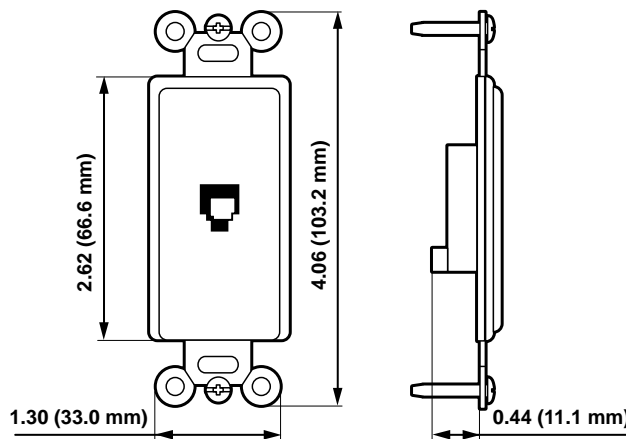

Wall Jacks

Type 625 Single Telephone Wall Jacks

DESCRIPTION	CAT. NO.	COLOR*
4-Conductor	40649	I, W, GY, E, A Basic Cat. No. Denotes Mahogany
6-Conductor	40638	I, W, GY, A
8-Conductor	40680	I, W, GY

F Connector Wall Jacks*

DESCRIPTION	CAT. NO.	COLOR*
Single F Connector	40681	I, W, GY, A Basic Cat. No. Denotes Mahogany
Duplex F Connector	40682	I, W, GY, A Basic Cat. No. Denotes Mahogany
Single F Connector (includes Snap-On Decora Plus Wallplate)	80381	I, W, GY, E, A

*Standard bulkhead F connector for CATV or other video applications. These jacks are not rated UL94V-O.

Decora® Plus Voice/Data Jacks with QuickPort® Snap-in Modules

DESCRIPTION	CAT. NO.	COLOR*
Empty Platform, No Jacks	41642	I, B, W, GY, E, A
Platform with Two 6-Conductor Jacks	41666	I, W
Platform with Two 8-Conductor Jacks	41688	I, W
Platform with One 6-Conductor Jack and One F Connector	41658	I, W
Platform with One 6-Conductor Jack and One 8-Conductor Jack	41668	I, W

All devices are UL Listed and CSA Certified.

DECORA TYPE 625 SINGLE TELEPHONE WALL JACK
Cat. No. 40649