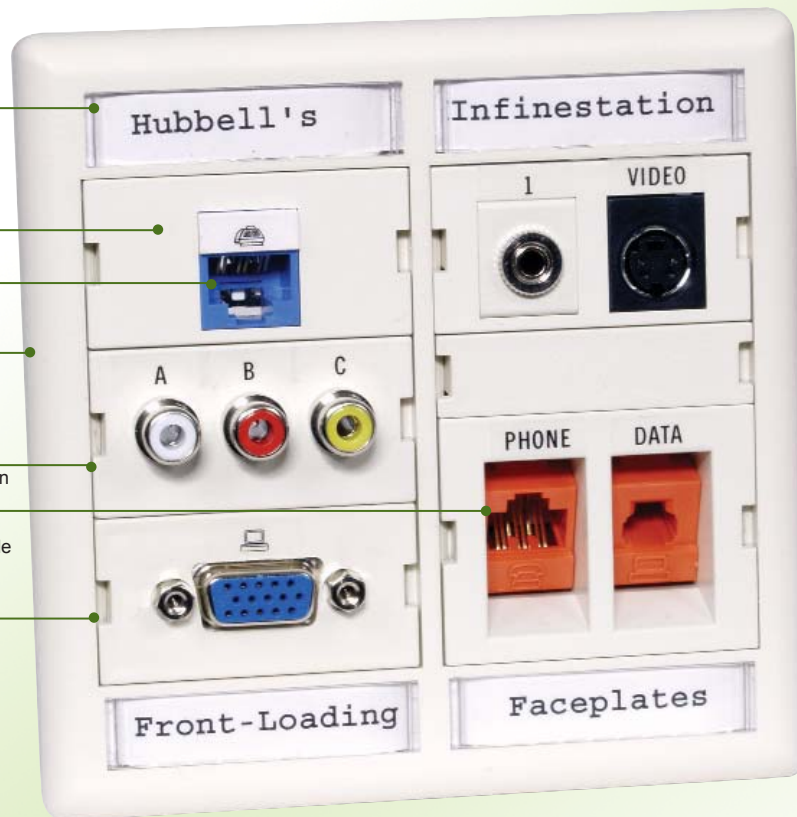

The Infin-e-Station™ modular plate series provides you the flexibility to address your specific requirements.

This series accept any modules in 3 unit combinations for single-gang; and 6 unit combinations for double-gang applications.

All Infin-e-Station™ frames supplied with clear and color-coded label fields

Front load installation

Flush Keystone mounting

Aesthetic profile

Easy, snap in installation

Flexibility to configure angled and/or flat profile modules

High-density:
6-port (single-gang)
12-port (double-gang)

FEATURES

- Single- and double-gang applications
- Easy module release latch
- Front-loading, snap in fit for security
- Supports multimedia applications
- Flush mounting with box eliminators
- Configure to specific requirements
- ANSI/TIA/EIA-606-A station labeling capability

				
	Blank 1-Port D-Sub Flat, 1 Unit	9-Pin F/F Gender Changer 1-Port D-Sub Flat, 1 Unit	15-Pin F/F Gender Changer 1-Port D-Sub Flat, 1 Unit	15 Pin F/Screw Terminal SVGA 1-Port D-Sub Flat, 1 Unit
Unit Package	1 per Bag	1 per Bag	1 per Bag	1 per Bag
Order Qty.	Carton of 25	Carton of 25	Carton of 25	Carton of 25
Color	Catalog No.	Catalog No.	Catalog No.	Catalog No.
Office White	IMDSB1OW	IM9DIN1OW	IM15DIN1OW	IM15ST1OW