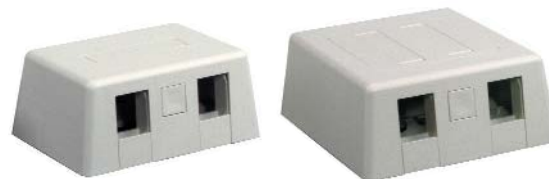

OFPPPL Multimedia Plate

ORDER INFORMATION

The OFPPPL multimedia housing accommodates 3 SC duplex or 6 ST-style or 3 LC Quad adapters. In addition, there are 4 keystone openings for Jacks or SF connectors.

Description	Catalog No.
Office white housing, cover and mounting accessories	OFPPPL
(A) OFP Bracket with 2 ST couplers SM/MM	OFPBST2
(B) 10-pack of blank bottom location brackets	OFPBB10

(SC duplex and LC Quad connectors mount directly to the OFPPPL base)

Surface Housings

Hubbell offers a complete line of compact surface housings. These low-profile housings flush mount Xcelerator™ series jacks and feature full labeling capabilities. The 8600 series are available in 2- and 4-port versions. The 8100 series are available in 1- and 2-port versions and are more compact for high-density applications.

	8100 series 1-Port Version	8100 series 2-Port Version
Color		
Office White	8101O	8102O

	8600 Series 2-Port Version	8600 series 4-Port Version
Color		
Office White	8602OW	8604OW
Black	8602BK	8604BK
Electrical Ivory	8602EI	8604EI
Gray	8602GY	8604GY
Telco Ivory	8602TI	8604TI
White	8602W	8604W