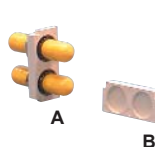

OFPPPL Multimedia Plate

ORDER INFORMATION

The OFPPPL multimedia housing accommodates 3 SC duplex or 6 ST-style or 3 LC Quad adapters. In addition, there are 4 keystone openings for Jacks or SF connectors.

Description	Catalog No.
Office white housing, cover and mounting accessories	OFPPPL
(A) OFP Bracket with 2 ST couplers SM/MM	OFPBST2
(B) 10-pack of blank bottom location brackets	OFPBB10

(SC duplex and LC Quad connectors mount directly to the OFPPPL base)

Surface Housings

Hubbell offers a complete line of compact surface housings. These low-profile housings flush mount Xcelerator™ series jacks and feature full labeling capabilities. The 8600 series are available in 2- and 4-port versions. The 8100 series are available in 1- and 2-port versions and are more compact for high-density applications.