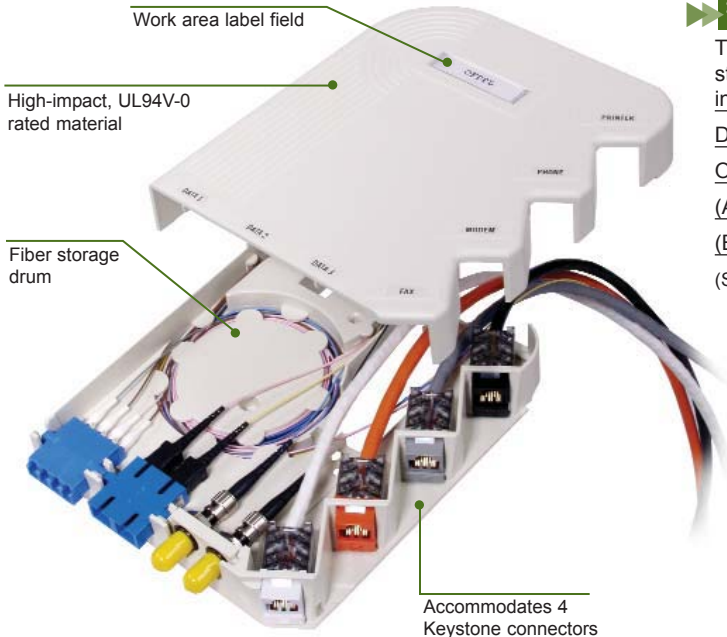

OFPPPL Multimedia Plate

ORDER INFORMATION

The OFPPPL multimedia housing accommodates 3 SC duplex or 6 ST-style or 3 LC Quad adapters. In addition, there are 4 keystone openings for Jacks or SF connectors.

Description	Catalog No.
Office white housing, cover and mounting accessories	OFPPPL
(A) OFP Bracket with 2 ST couplers SM/MM	OFPBST2
(B) 10-pack of blank bottom location brackets	OFPBB10

(SC duplex and LC Quad connectors mount directly to the OFPPPL base)

Surface Housings

Hubbell offers a complete line of compact surface housings. These low-profile housings flush mount Xcelerator™ series jacks and feature full labeling capabilities. The 8600 series are available in 2- and 4-port versions. The 8100 series are available in 1- and 2-port versions and are more compact for high-density applications.