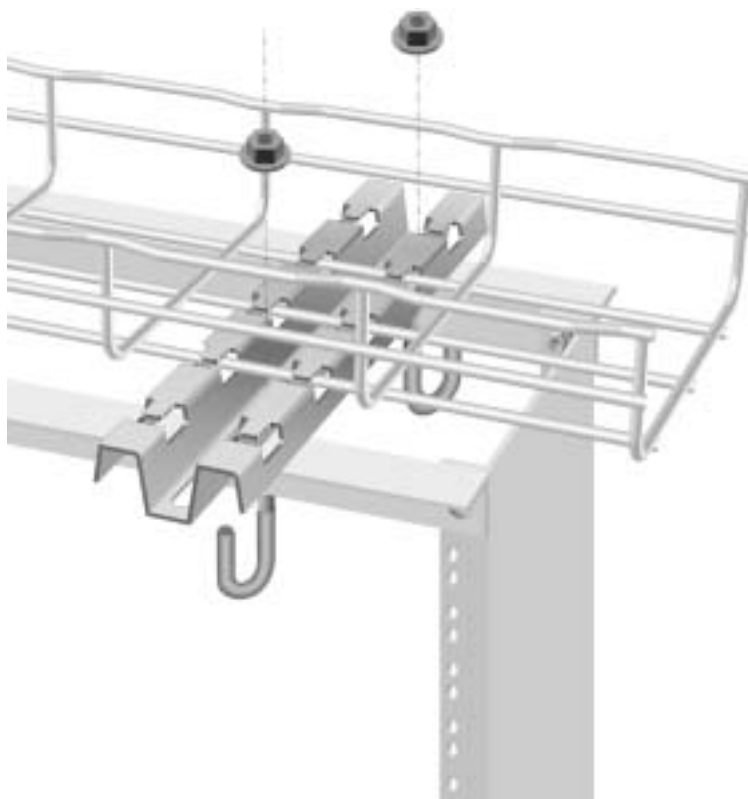

# J Anchor Bolt

**EZTray™**

- Use this J Bolt in conjunction with a FAS P 200 or FAS P 300 for attachment to and stabilization of a 19" or 23" relay rack.
- No drilling needed. (see drawing)
- Zinc plated finish.

Part #	Description	lb.	Pk. qty.
EZ JB 5/16	5/16" J Anchor Bolts with Nuts	0.1	2

(Note: order FAS P 200 or FAS P 300 separately)

**CABLOFIL** <sup>INC.</sup>

INNOVATORS IN CABLE MANAGEMENT

tel 618-566-3230  
800-658-4641  
fax 618-566-3250  
www.cablofil.com