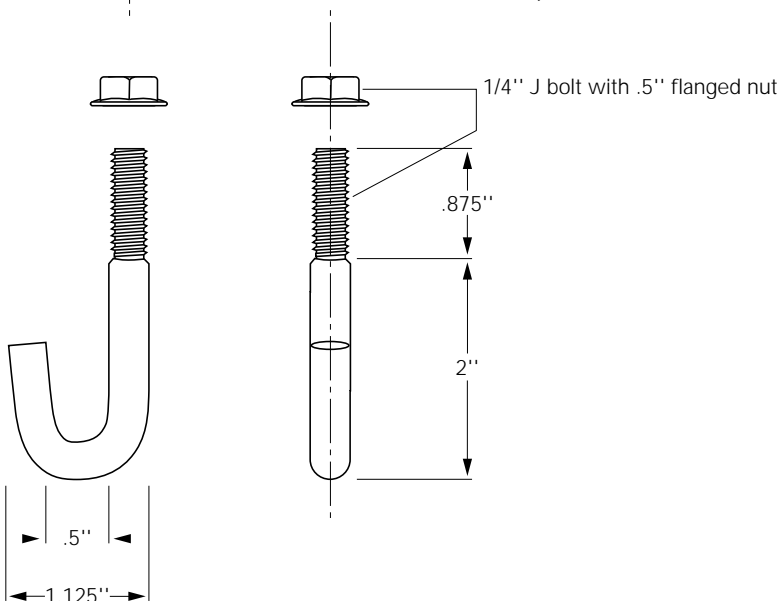

# J Anchor Bolt

**EZTray™**

- Use this J Bolt in conjunction with a FAS P 200 or FAS P 300 for attachment to and stabilization of a 19" or 23" relay rack.
- No drilling needed. (see drawing)
- Zinc plated finish.

Part #	Description	lb.	Pk. qty.
EZ JB 5/16	5/16" J Anchor Bolts with Nuts	0.1	2

(Note: order FAS P 200 or FAS P 300 separately)

**CABLOFIL** <sup>INC.</sup>

INNOVATORS IN CABLE MANAGEMENT

tel 618-566-3230  
800-658-4641  
fax 618-566-3250  
www.cablofil.com