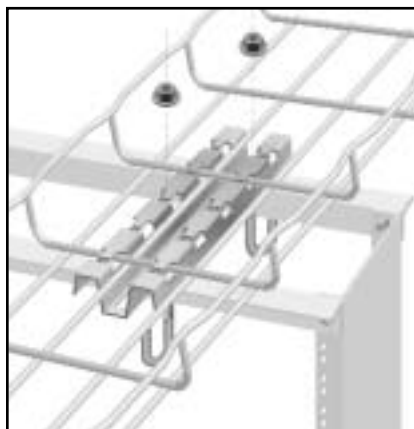

# J Anchor Bolt

**EZTray™**

- Use this J Bolt in conjunction with a FAS P 200 or FAS P 300 for attachment to and stabilization of a 19" or 23" relay rack.
- No drilling needed. (see drawing)
- Zinc plated finish.

Part #	Description	lb.	Pk. qty.
EZ JB 5/16	5/16" J Anchor Bolts with Nuts	0.1	2

(Note: order FAS P 200 or FAS P 300 separately)

**CABLOFIL** <sup>INC.</sup>

INNOVATORS IN CABLE MANAGEMENT

tel 618-566-3230  
800-658-4641  
fax 618-566-3250  
www.cablofil.com