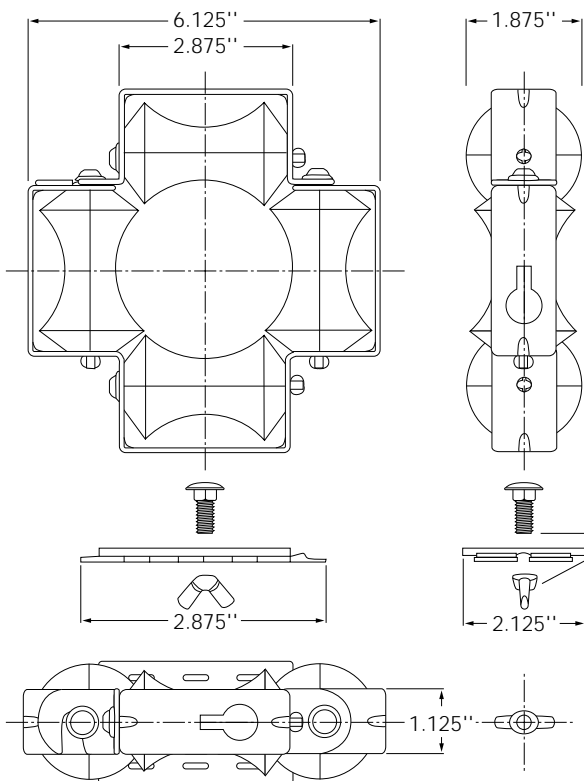

FAS Roller

EZTray™

- Easy open gate allows full access to FAS Roller.
- Unique 4 roller design prevents cable snagging.
- Bi-color rollers show roller turn at a distance which prevents burning the cable while being pulled.
- Multifix™ poly swivel base attaches directly to EZ Tray without tools.
- Can also be attached with bolts or handy clamp provided in kit.
- Use FAS Roller as a permanent part of a tray installation in horizontal and vertical pathways – for hard to reach areas, i.e., access floors or plenums.
- Sold only in sets of 6 – includes handy carrying case.

FAS 
FAST ASSEMBLING SYSTEM

Part #	Description	lb.	Pk. qty.
FAS Roller	2 1/2" Capacity Roller Guide	11.2	6 Rollers Per Kit

1/4" Round head screw with wing nut

Sold by:

 **TWAcomm.com**
http://www.TWAcomm.com
Toll Free: (877) 892-2666