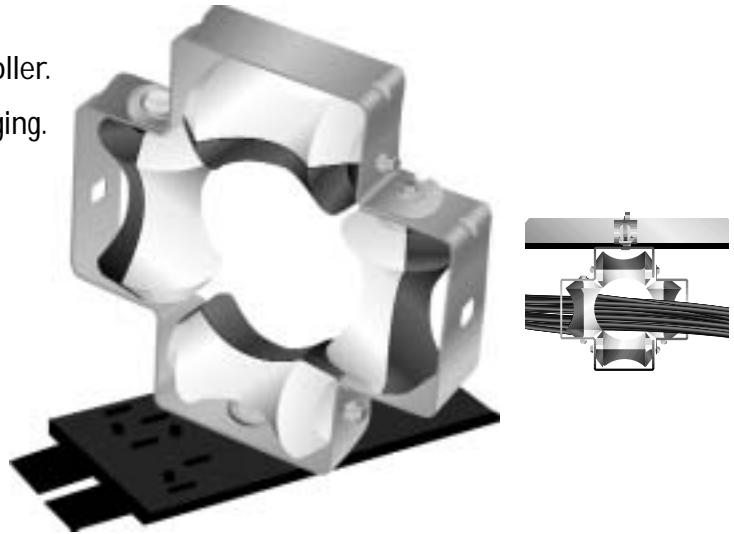

FAS Roller

EZTray™

- Easy open gate allows full access to FAS Roller.
- Unique 4 roller design prevents cable snagging.
- Bi-color rollers show roller turn at a distance which prevents burning the cable while being pulled.
- Multifix™ poly swivel base attaches directly to EZ Tray without tools.
- Can also be attached with bolts or handy clamp provided in kit.
- Use FAS Roller as a permanent part of a tray installation in horizontal and vertical pathways – for hard to reach areas, i.e., access floors or plenums.
- Sold only in sets of 6 – includes handy carrying case.

FAS 
FAST ASSEMBLING SYSTEM

Part #	Description	lb.	Pk. qty.
FAS Roller	2 1/2" Capacity Roller Guide	11.2	6 Rollers Per Kit

1/4" Round head screw with wing nut

Sold by:

 **TWAcomm.com**
http://www.TWAcomm.com
Toll Free: (877) 892-2666