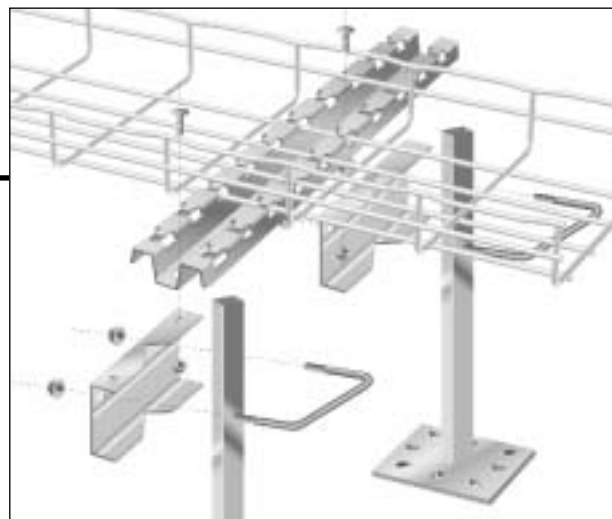

UFC – Under Floor Support Clamp

EZTray™

- Attaches FAS L Brackets to access floor posts.
- Unique support plate works with square or round posts.
- Clamp Kit contains: U Bolt, 2 nuts, and support plate.
- Corrosion resistant pre-galvanized finish.

CABLOFIL ^{INC.}
 INNOVATORS IN CABLE MANAGEMENT

Part #	Description	lb.	Pk. qty.
UFC	Under Floor Support Clamp (Works with FAS L brackets and CS brackets)	0.5	1

tel 618-566-3230
 800-658-4641
 fax 618-566-3250
 www.cablofil.com