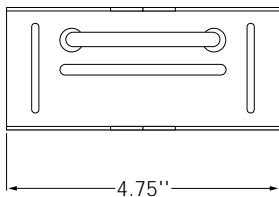

UFC – Under Floor Support Clamp

EZTray™

- Attaches FAS L Brackets to access floor posts.
- Unique support plate works with square or round posts.
- Clamp Kit contains: U Bolt, 2 nuts, and support plate.
- Corrosion resistant pre-galvanized finish.