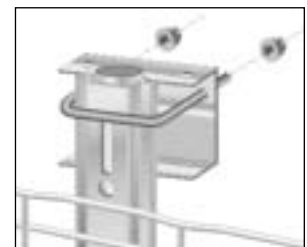

UFC – Under Floor Support Clamp

EZTray™

- Attaches FAS L Brackets to access floor posts.
- Unique support plate works with square or round posts.
- Clamp Kit contains: U Bolt, 2 nuts, and support plate.
- Corrosion resistant pre-galvanized finish.