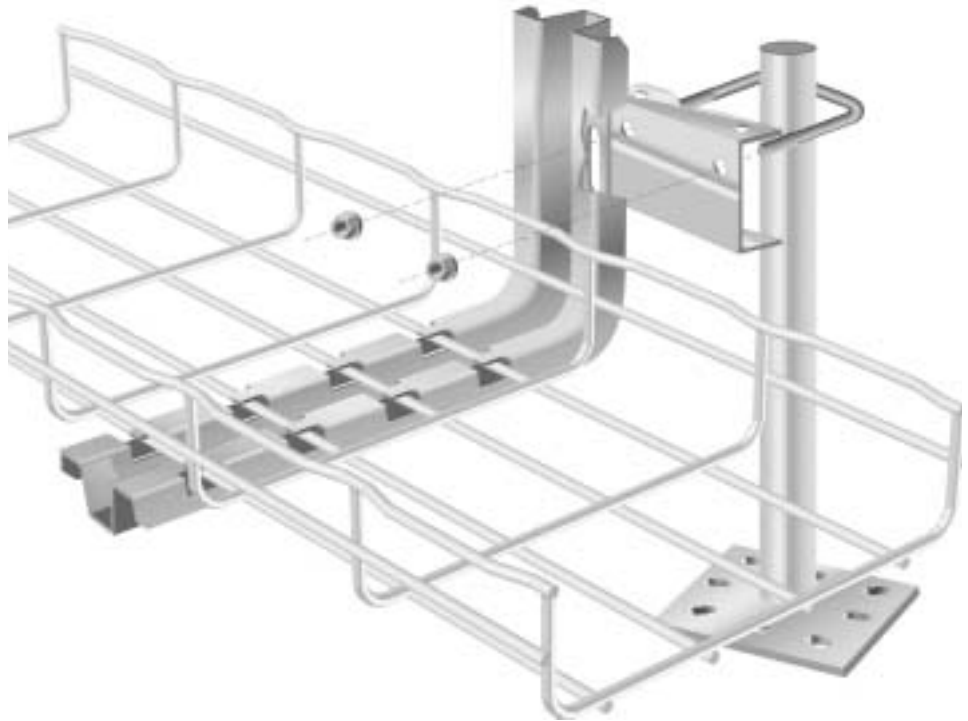

UFC – Under Floor Support Clamp

EZTray™

- Attaches FAS L Brackets to access floor posts.
- Unique support plate works with square or round posts.
- Clamp Kit contains: U Bolt, 2 nuts, and support plate.
- Corrosion resistant pre-galvanized finish.

CABLOFIL ^{INC.}
 INNOVATORS IN CABLE MANAGEMENT

Part #	Description	lb.	Pk. qty.
UFC	Under Floor Support Clamp (Works with FAS L brackets and CS brackets)	0.5	1

tel 618-566-3230
 800-658-4641
 fax 618-566-3250
 www.cablofil.com