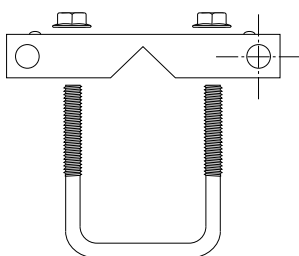

UFC – Under Floor Support Clamp

EZTray™

- Attaches FAS L Brackets to access floor posts.
- Unique support plate works with square or round posts.
- Clamp Kit contains: U Bolt, 2 nuts, and support plate.
- Corrosion resistant pre-galvanized finish.

CABLOFIL ^{INC.}
 INNOVATORS IN CABLE MANAGEMENT

Part #	Description	lb.	Pk. qty.
UFC	Under Floor Support Clamp (Works with FAS L brackets and CS brackets)	0.5	1

tel 618-566-3230
 800-658-4641
 fax 618-566-3250
 www.cablofil.com