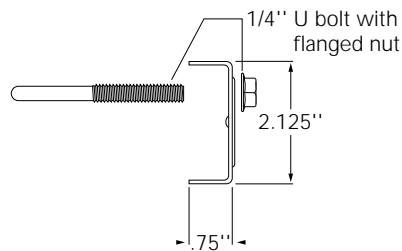

UFC – Under Floor Support Clamp

EZTray™

- Attaches FAS L Brackets to access floor posts.
- Unique support plate works with square or round posts.
- Clamp Kit contains: U Bolt, 2 nuts, and support plate.
- Corrosion resistant pre-galvanized finish.

CABLOFIL ^{INC.}
 INNOVATORS IN CABLE MANAGEMENT

Part #	Description	lb.	Pk. qty.
UFC	Under Floor Support Clamp (Works with FAS L brackets and CS brackets)	0.5	1

tel 618-566-3230
 800-658-4641
 fax 618-566-3250
 www.cablofil.com