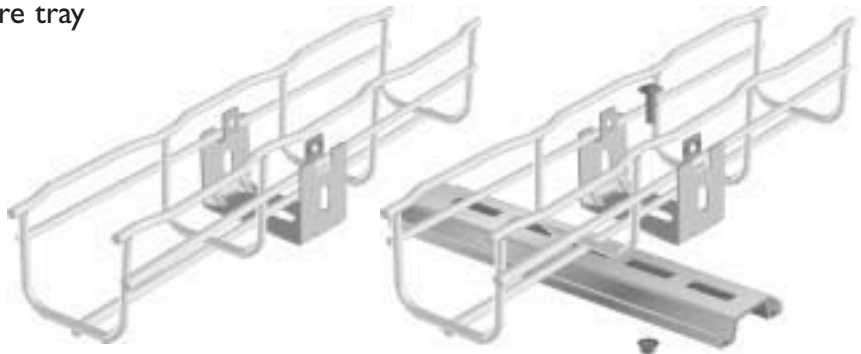

# UC 50

- Attaches 2" Cablofil wire cable tray to cabinet tops and channel framing.
- Fold over tabs secure tray without fasteners.

Bend tabs to secure tray

Part #	Description	lb.	Pk. qty.
UC 50	Support for 2" EZ Tray	0.2	1