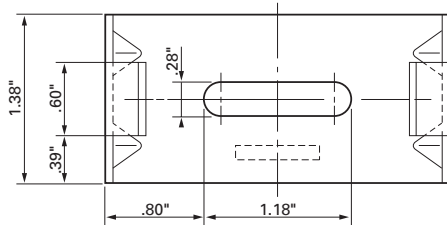

# UC 50

- Attaches 2" Cablofil wire cable tray to cabinet tops and channel framing.
- Fold over tabs secure tray without fasteners.

Bend tabs to secure tray

Part #	Description	lb.	Pk. qty.
UC 50	Support for 2" EZ Tray	0.2	1