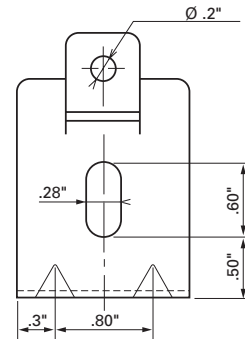

# UC 50

- Attaches 2" Cablofil wire cable tray to cabinet tops and channel framing.
- Fold over tabs secure tray without fasteners.

Bend tabs to secure tray

Part #	Description	lb.	Pk. qty.
UC 50	Support for 2" EZ Tray	0.2	1