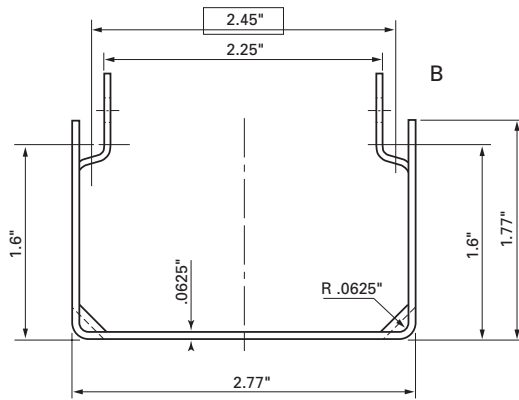

# UC 50

- Attaches 2" Cablofil wire cable tray to cabinet tops and channel framing.
- Fold over tabs secure tray without fasteners.

Bend tabs to secure tray

Part #	Description	lb.	Pk. qty.
UC 50	Support for 2" EZ Tray	0.2	1