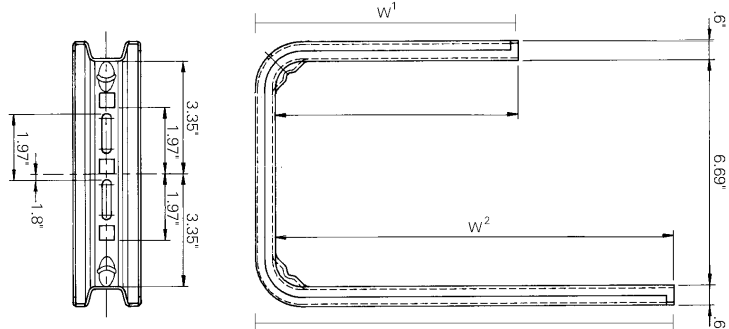

# CSC Bracket

**EZTray™**

- For cable tray installations under ceiling or overhangs.
- Use with tray widths up to 12".
- To secure tray to support: Use 1 fastener set (1 CE 25, 1 EZ BN 1/4) for tray widths up to 8". Use 2 fasteners for 12" wide tray.
- Corrosion resistant pre-galvanized finish.
- Can be stacked for multilevel EZ Tray installations.

Part #	Description	W <sup>1</sup>	W <sup>2</sup>	lb.	Pk. qty.	Safety load
CSC 100	4" C Bracket	3.87"	4.54"	1	1	259
CSC 200	8" C Bracket	5.84"	8.47"	1.5	1	216
CSC 300	12" C Bracket	7.8"	12.41"	1.9	1	108