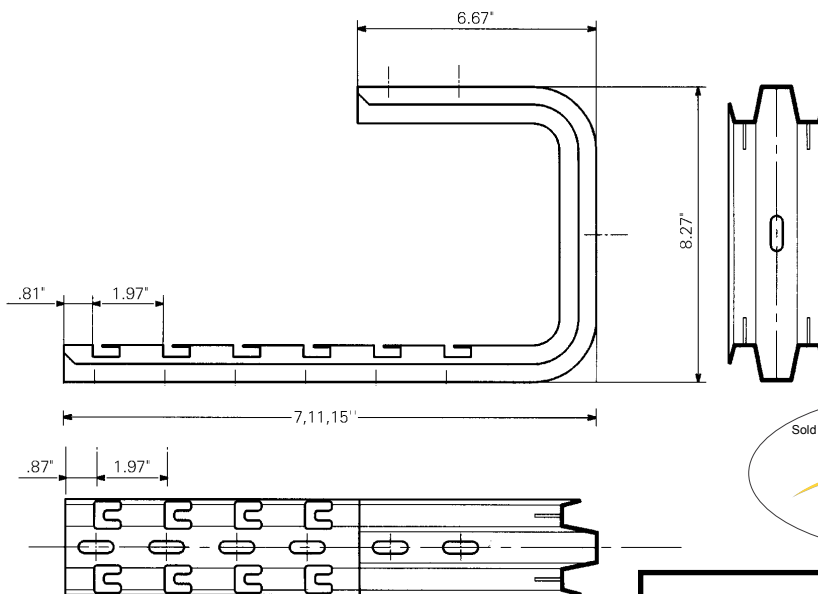

FAS C Brackets

EZTray™

- For cable tray installation under ceilings or overhangs.
- Saves installation time – patented FAS style attachment holds cable tray secure without nuts and bolts.
- Corrosion resistant pre-galvanized finish.
- Can be stacked for multiple levels of cable tray support.

FAS
FAST ASSEMBLING SYSTEM

Part #	Description	lb.	Pk. qty.	Safety load/lb.
FAS C100	4" FAS C Bracket	1.4	1	259
FAS C200	8" FAS C Bracket	1.7	1	173
FAS C300	12" FAS C Bracket	1.9	1	108

CABLOFIL
INNOVATORS IN CABLE MANAGEMENT