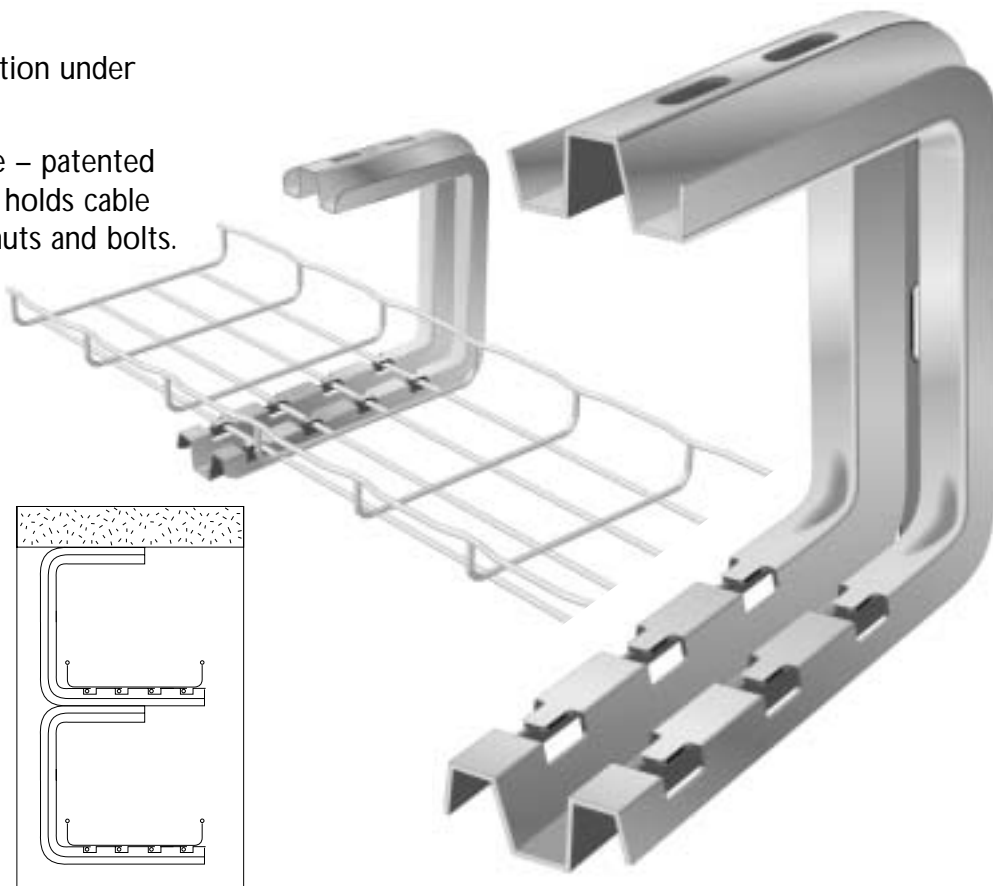

FAS C Brackets

EZTray™

- For cable tray installation under ceilings or overhangs.
- Saves installation time – patented FAS style attachment holds cable tray secure without nuts and bolts.
- Corrosion resistant pre-galvanized finish.
- Can be stacked for multiple levels of cable tray support.

FAS
FAST ASSEMBLING SYSTEM

Part #	Description	lb.	Pk. qty.	Safety load/lb.
FAS C100	4" FAS C Bracket	1.4	1	259
FAS C200	8" FAS C Bracket	1.7	1	173
FAS C300	12" FAS C Bracket	1.9	1	108

CABLOFIL
INNOVATORS IN CABLE MANAGEMENT