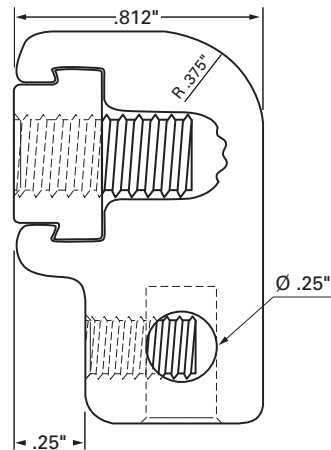

GTA 2-2 Grounding Lug

- Use to ground any width Cablofil wire cable tray.
- Use one grounding lug with each section of tray.
- Use SCMT plastic cable clip every 2.5 feet to support grounding cable.

Part #	Description	lb.	Pk. qty.
GTA 2-2	GTA 2-2 Grounding Lug	0.1	1