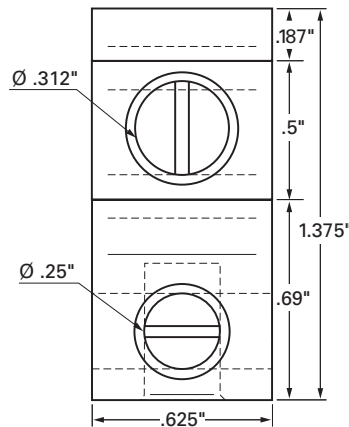

GTA 2-2 Grounding Lug

- Use to ground any width Cablofil wire cable tray.
- Use one grounding lug with each section of tray.
- Use SCMT plastic cable clip every 2.5 feet to support grounding cable.

Part #	Description	lb.	Pk. qty.
GTA 2-2	GTA 2-2 Grounding Lug	0.1	1