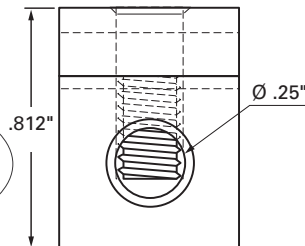

GTA 2-2 Grounding Lug

- Use to ground any width Cablofil wire cable tray.
- Use one grounding lug with each section of tray.
- Use SCMT plastic cable clip every 2.5 feet to support grounding cable.

Part #	Description	lb.	Pk. qty.
GTA 2-2	GTA 2-2 Grounding Lug	0.1	1