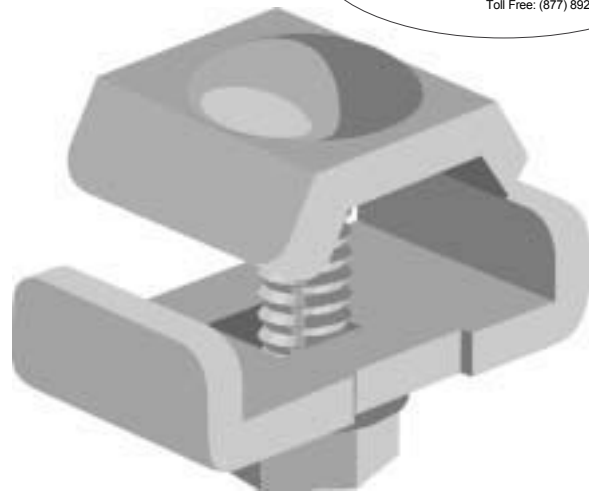

SWK B 2-Pc. Splice Washer Kit

- Splices any two sections of Cablofil wire cable tray.
- Use the correct number of Nut/Bolt/Clamp sets for each tray width:
 - 2"-6" Tray - Use 2 Sets
 - 8"-12" Tray - Use 3 Sets
 - 16"-24" Tray - Use 4 Sets
- Use for bolting turns, bends and tees.