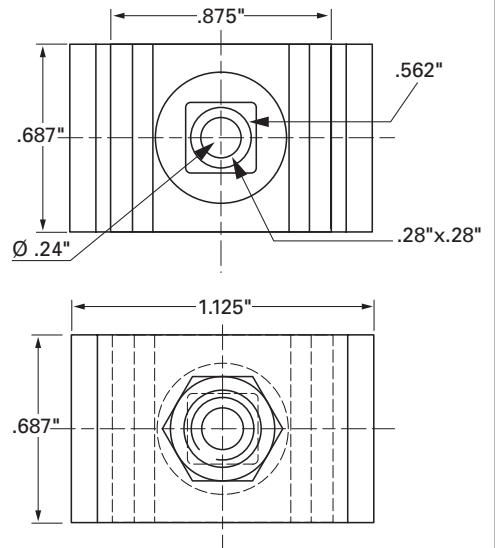

SWK B 2-Pc. Splice Washer Kit

- Splices any two sections of Cablofil wire cable tray.
- Use the correct number of Nut/Bolt/Clamp sets for each tray width:
 - 2"-6" Tray - Use 2 Sets
 - 8"-12" Tray - Use 3 Sets
 - 16"-24" Tray - Use 4 Sets
- Use for bolting turns, bends and tees.