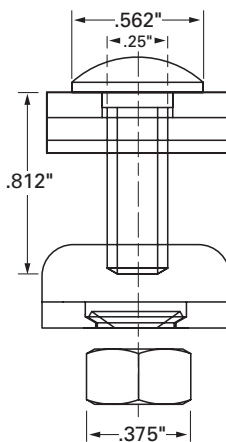

SWK B 2-Pc. Splice Washer Kit

- Splices any two sections of Cablofil wire cable tray.
- Use the correct number of Nut/Bolt/Clamp sets for each tray width:
 - 2"-6" Tray - Use 2 Sets
 - 8"-12" Tray - Use 3 Sets
 - 16"-24" Tray - Use 4 Sets
- Use for bolting turns, bends and tees.