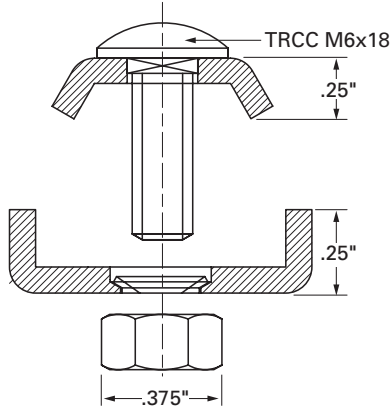

SWK B 2-Pc. Splice Washer Kit

- Splices any two sections of Cablofil wire cable tray.
- Use the correct number of Nut/Bolt/Clamp sets for each tray width:
 - 2"-6" Tray - Use 2 Sets
 - 8"-12" Tray - Use 3 Sets
 - 16"-24" Tray - Use 4 Sets
- Use for bolting turns, bends and tees.

Part #	Description	lb.	Pk. qty.
SWK B	SWK B 2-Pc. Splice Washer Kit	3.5	50

CABLOFIL ^{INC.}
 INNOVATORS IN CABLE MANAGEMENT

tel 618-566-3230
 800-658-4641
 fax 618-566-3250
 www.cablofil.com