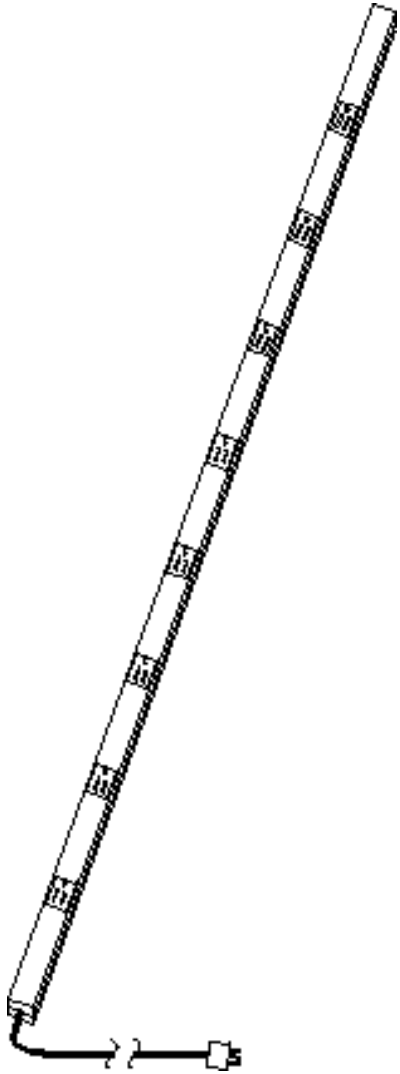

Power Strip - 10 Outlet w/ Twist Lock Plug

Features

- Ten outlet power distribution
- Breaker protected
- Metal construction for durability
- UL listed
- Complete with hardware to mount vertically in cabinet or other surfaces
- Fits any SWDP cabinet 72" or taller
- L5-15 twist lock plug on cord end

Specifications

- Ten grounded outlets
- 48" long
- Six foot power cord w/L5-15 plug
- 15 amp rating with circuit breaker

Ordering Information

SWE705-10-TL Power Strip - 10 Outlet (for 72" or taller cabinets)