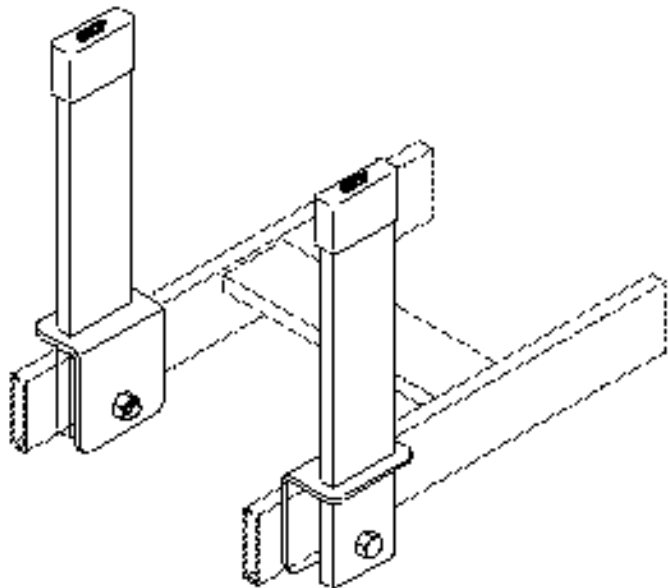

Cable Retaining Post

Features

- Provides additional cable depth to existing 1-1/2" cable runway
- Mounts to cable runway side stringers
- Sold individually
- Colors available (Color code):

IBM White (W)
ASA 61 Gray (G)
Black (BLK)
Gold Zinc Plated (GZ)

Specifications

- 1-1/2" x 3/8" tubing construction
- Includes end cap and mounting hardware

Ordering Information

SWE2596 Cable Retaining Post

To order: Add color code to end of part number, e. g. SWE2596BLK