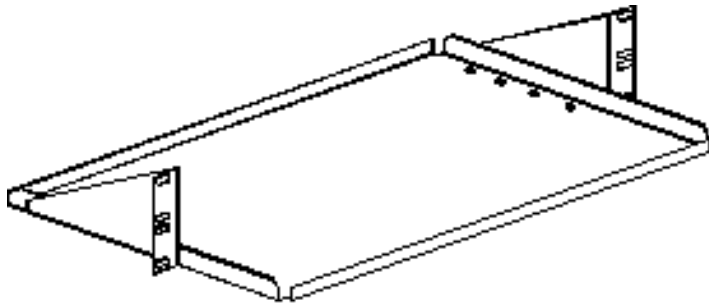

## Relay Rack Shelf

### Features

- 19- or 23-inch relay rack mounting units
- Formed construction for strength
- Shelf depth of 11, 15, or 19 inches available
- 100 lb weight capacity
- Choice of colors

### Specifications

- 14 gauge carbon steel formed construction
- Mounting holes on standard EIA spacing
- 100 lb distributed weight capacity
- Colors available (Color code):

ASA 61 Gray (G)

Black (BLK)

Clear Brushed (CLR)