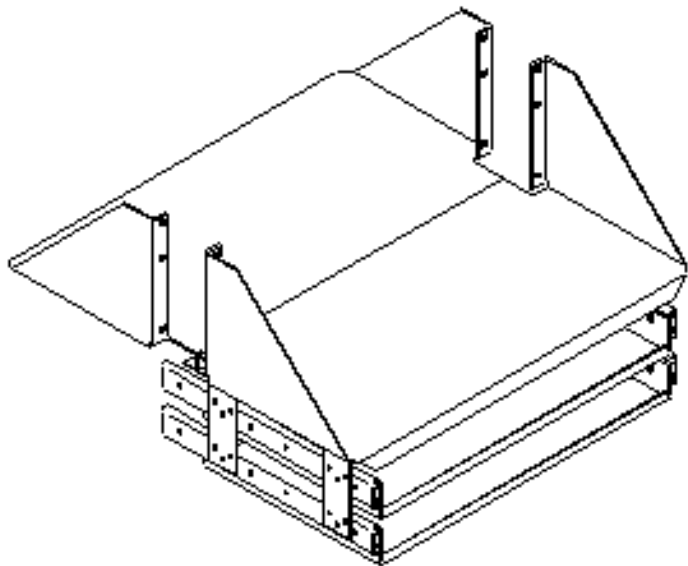

## Double Sided Heavy Duty CPU/Monitor Rack Shelf With Double Keyboard Tray

### Features

- 19- or 23-inch relay rack mounting units
- Formed construction for strength
- Shelves are 10" deep each or 20" when mounted back to back
- Keyboard tray extends 8.6"
- 100 lbs weight capacity per shelf or 200 lbs total per set
- 19" rack version must use small footprint keyboard
- Optional mouse pad tray
- Choice of colors

### Specifications

- Sturdy .090 aluminum formed construction
- Mounting holes on standard EIA spacing
- 100 lbs distributed weight capacity per shelf or 200 lbs total
- Colors available (Color code):

IBM White (W)  
ASA 61 Gray (G)  
Black (BLK)  
Clear Brushed (CLR)

### Ordering Information

SWE2488	Shelf set 17¼" wide x 20" deep
SWE2488-23	Shelf set 21¼" wide x 20" deep

**To order:** Add color code to end of part number, e. g. SWE2488BLK

**Photo:**