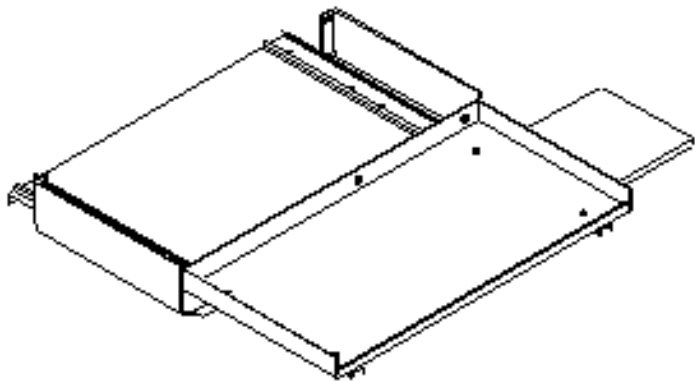

Full Size Sliding Keyboard & Mouse Tray

Features

- 19- or 23-inch relay rack mounting units
- Formed construction for strength
- Tray extends 9" to provide full access to keyboard
- Retracts when not in use
- Fits up to 19.25" wide x 9" deep keyboards
- Retractable mouse tray included
- Choice of colors

Specifications

- Sturdy .090 aluminum formed construction
- Mounting holes on standard EIA spacing
- Colors available (Color code):

IBM White (W)
ASA 61 Gray (G)
Black (BLK)
Clear Brushed (CLR)

Ordering Information