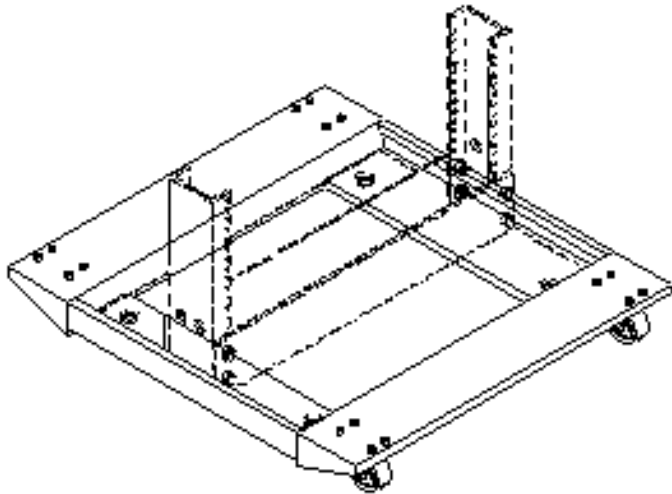

Rack Dolly Wheels

Features

- 19- or 23-inch relay rack dolly wheels
- One piece construction for strength
- Allows relay racks to be moved to provide total access to all sides of rack
- Casters include wheel locks
- Choice of colors

Specifications

- Fully welded plate steel construction
- Load capacity of 1,000 pounds
- Hardware included
- Colors available (Color code):

IBM White (W)
 ASA 61 Gray (G)
 Black (BLK)
 Gold Zinc Plated (GZ)

Ordering Information

SWE2175	Rack Dolly Wheels 19" Rack
SWE2175-23	Rack Dolly Wheels 23" Rack

To order: Add color code to end of part number, e. g. SWE2175BLK

Copyright © 2004 Southwest Data Products