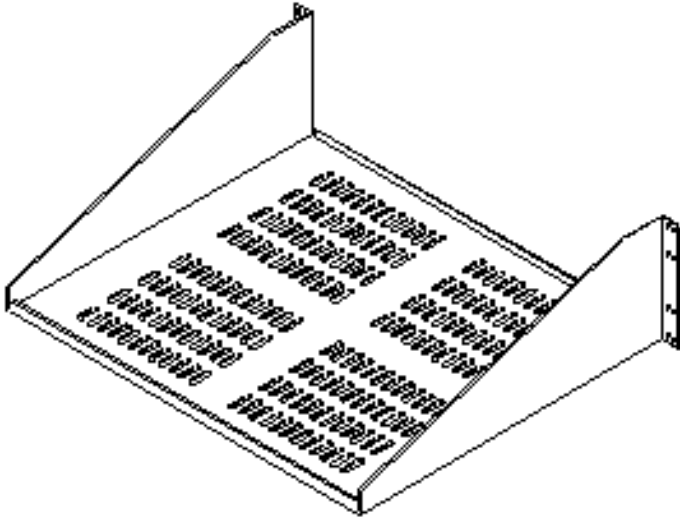

## Single Sided Vented Rack Shelf

### Features

- 19- or 23-inch relay rack mounting units
- Formed construction for strength
- Perforated to provide air flow
- Shelf depth of 15 inches
- 50 lbs weight capacity
- Choice of colors

### Specifications

- Sturdy .090 aluminum formed construction
- Mounting holes on standard EIA spacing
- 50 lb distributed weight capacity
- Colors available (Color code):

IBM White (W)  
 ASA 61 Gray (G)  
 Black (BLK)  
 Clear Brushed (CLR)

### Ordering Information

SWE2117	Vented Shelf 17¼" wide x 15" deep
SWE2117-23	Vented Shelf 21¼" wide x 15" deep

**To order:** Add color code to end of part number, e. g. SWE2117BLK