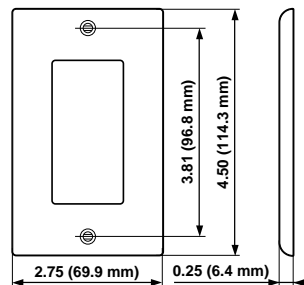

NYLON WALLPLATE
Cat. No. 80401-N

SPECIFICATIONS & FEATURES

Decora Plus Screwless Snap-On Wallplates

- Feature sleek, smooth contemporary architectural styling with hidden mounting screws that complement fine decors
- Decora compatible — two-piece kit allows easy retrofit to any Decora installation
- Impact-resistant thermoplastic construction stands up to abuse and cleaning solutions

Nylon and Metal Wallplates

- Include color-matched screws

TESTING & CODE COMPLIANCE

Decora Plus Screwless Snap-On Wallplates

- UL Listed (File #E13397)
- Meet NEMA Standards WD-1
- CSA Certified (File #LR16347)
- NOM Certified (#057)
- Backed by a Limited 10-Year Warranty

Metal Wallplates & Plastic Adapters

- UL Listed (File #92327)
- CSA Certified (File #LR16347)
- NOM Certified (#057)
- Meet NEMA Standards WD-1
- Backed by a Limited 10-Year Warranty

*COLOR

Decora Plus Screwless and Nylon Wallplates
Basic Cat. No. denotes Mahogany device. For other color selections, add suffix to the catalog number as follows: Ivory (-I), White (-W), Gray (-GY), Black (-E), Almond (-A), Red (-R) and Blue (-B).

Metal Wallplates

Brass, stainless steel or aluminum finish as listed

MATERIAL CHARACTERISTICS

Environmental: Flammability UL-94, V2 Rating
Operating Temperature: -40°C to 120°C

For more information regarding matching wallplates, colors, materials, single and multi-gang, refer to Wallplates, section G.