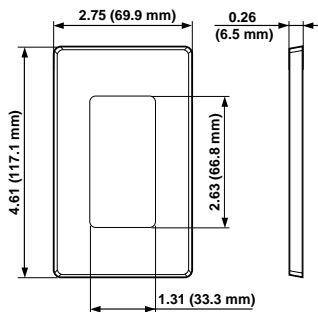

Metal Wallplates

DESCRIPTION	BRUSH BRASS SATIN FINISH .040" THICK	POLISHED BRASS .040" THICK	NON-MAGNETIC STAINLESS STEEL .032" THICK	ALUMINUM SATIN FINISH .040" THICK
1-GANG	81401	81401-PB	84401-40	83401
2-GANG	81409	81409-PB	84409-40	83409
1-GANG 1-Decora 1-Duplex	—	—	84455-40	—
3-GANG	81411	81411-PB	84411-40	—
4-GANG	81412	—	84412-40	—
5-GANG	81423	—	84423-40	—
6-GANG	—	—	84436-40	—

All devices are UL Listed and CSA Certified.

SCREWLESS SNAP-ON WALLPLATE
Cat. No. 80301