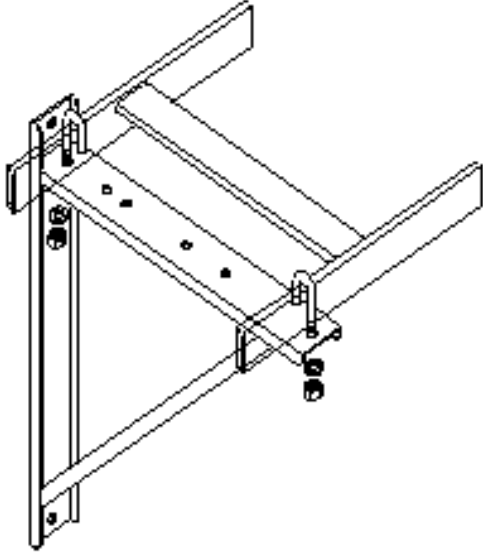

## Support Bracket for Cable Runway

### Features

- Formed welded construction
- 12" version accommodates 6" and 12" cable runway
- Usable on tubular and solid type cable runway
- Colors available (Color code):

IBM White (W)  
 ASA 61 Gray (G)  
 Black (BLK)  
 Gold Zinc Plated (GZ)

### Specifications

- Formed steel welded construction
- Each kit contains:
  - (1) triangle bracket
  - (2) 5/16"-18 x 2-1/4" "J" bolts
  - (2) 5/16"-18 hex nuts
  - (2) 5/16" split washers