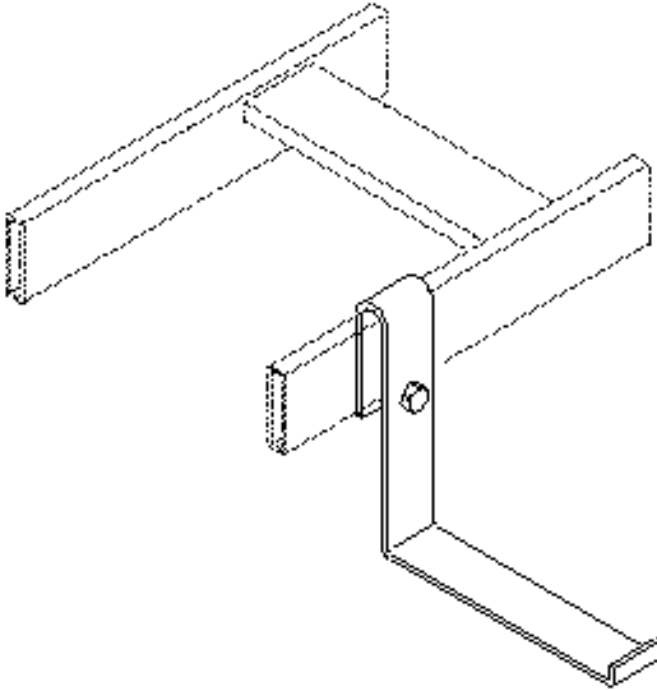

L Bracket for Cable Runway

Features

- Provides a separate track to run power or other cables that need to be separated from main run
- Mounts to any 1-1/2" x 3/8" cable runway
- Sold individually
- Colors available (Color code):

Gold Zinc Plated (GZ)

Specifications

- Formed steel construction

Ordering Information

SWE2268 L Bracket

Copyright © 2004 Southwest Data Products