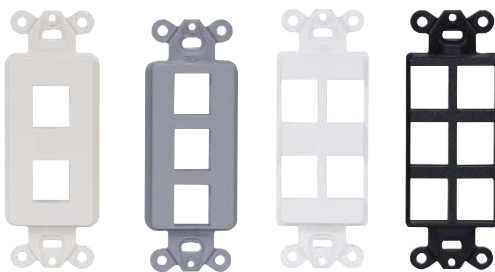

Compatible with our Infin-e-Station™ cover plates, the frame's aesthetic appearance provides a consistent match next to any Infin-e-Station™ plate, module or surface mount box.

All frames are unloaded with the exception of the SL5E4 frames, which are pre-loaded with a 4-port Cat 5e jack adapter.

Tamper-resistant, rear Keystone mounting

IFP126OW and IFP108OW are the only plates in the industry that are UL listed for power and low voltage with label fields

► SPECIFICATIONS

- ◆ Plate: 94 V-0 rated material
- ◆ High-impact polymer construction
- ◆ IFP126OW and IFP18OW rated UL power and low voltage data

ORDER INFORMATION

ISF StyleLine Outlet Frames

	2-port	3-port	4-port	6-port*
Unit Package	1 per Bag	1 per Bag	1 per Bag	1 per Bag
Order Quantity	Carton of 10	Carton of 10	Carton of 10	Carton of 10
Black	ISF2BK	ISF3BK	ISF4BK	ISF6BK
Electrical Ivory	ISF2EI	ISF3EI	ISF4EI	ISF6EI
Gray	ISF2GY	ISF3GY	ISF4GY	ISF6GY
Office White	ISF2OW	ISF3OW	ISF4OW	ISF6OW
White	ISF2W	ISF3W	ISF4W	ISF6W
Telco Ivory	-	-	-	-