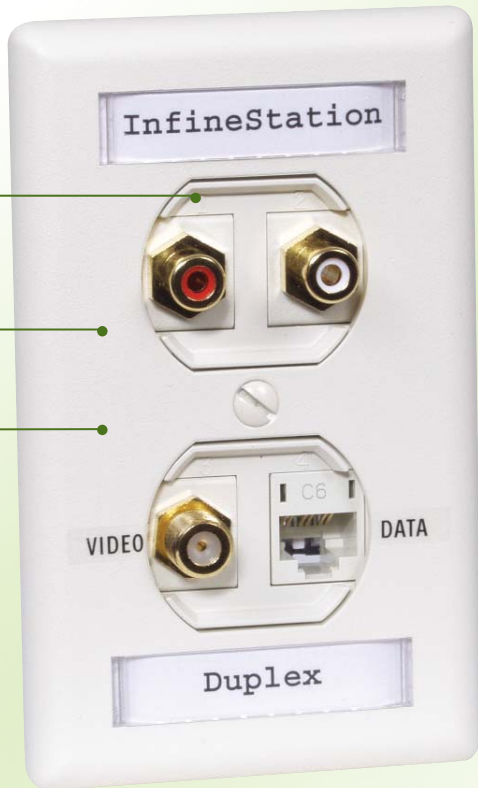

Infin-e-Station™ Frames and Plates

The ISF, StyleLine® 106 and duplex outlet frames provide instant communication mounting capabilities within a rectangular (GFCI) or duplex electrical design. These frames deliver 2 to 6 port configurations, lending flexibility and increased capacity to the work area. Infin-e-Station™ frames give a contemporary finish to any style application and can accommodate a broad range of retrofit applications

Compatible with our Infin-e-Station™ cover plates, the frame's aesthetic appearance provides a consistent match next to any Infin-e-Station™ plate, module or surface mount box.

All frames are unloaded with the exception of the SL5E4 frames, which are pre-loaded with a 4-port Cat 5e jack adapter.

Aesthetic profile provides a consistent match next to any Infin-e-Station plate, module or surface mount box

ISF Styleline fit industry standard rectangular (GFCI) style openings

106 frames fit industry standard duplex style openings

Tamper-resistant, rear Keystone mounting

IFP126OW and IFP108OW are the only plates in the industry that are UL listed for power and low voltage with label fields

► SPECIFICATIONS

- Plate: 94 V-0 rated material
- High-impact polymer construction
- IFP126OW and IFP18OW rated UL power and low voltage data