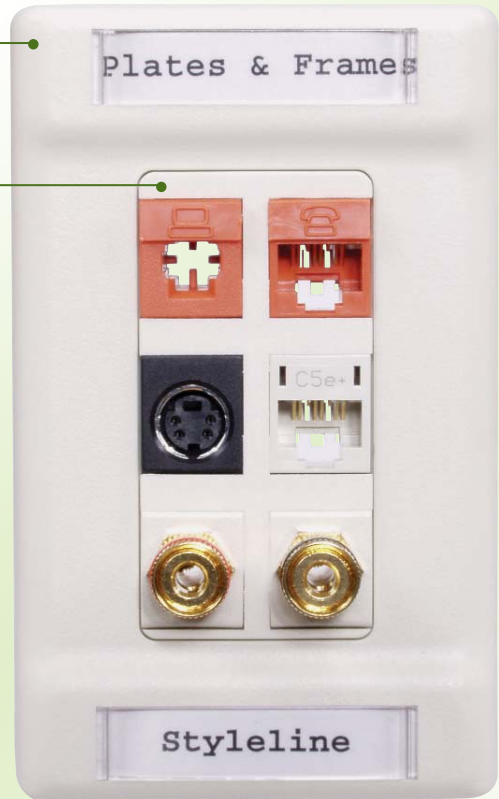

Infin-e-Station™ Frames and Plates

The ISF, StyleLine® 106 and duplex outlet frames provide instant communication mounting capabilities within a rectangular (GFCI) or duplex electrical design. These frames deliver 2 to 6 port configurations, lending flexibility and increased capacity to the work area. Infin-e-Station™ frames give a contemporary finish to any style application and can accommodate a broad range of retrofit applications

Compatible with our Infin-e-Station™ cover plates, the frame's aesthetic appearance provides a consistent match next to any Infin-e-Station™ plate, module or surface mount box.

All frames are unloaded with the exception of the SL5E4 frames, which are pre-loaded with a 4-port Cat 5e jack adapter.

Aesthetic profile provides a consistent match next to any Infin-e-Station plate, module or surface mount box

ISF Styleline fit industry standard rectangular (GFCI) style openings

106 frames fit industry standard duplex style openings

Tamper-resistant, rear Keystone mounting

IFP126OW and IFP108OW are the only plates in the industry that are UL listed for power and low voltage with label fields

► SPECIFICATIONS

- Plate: 94 V-0 rated material
- High-impact polymer construction
- IFP126OW and IFP18OW rated UL power and low voltage data