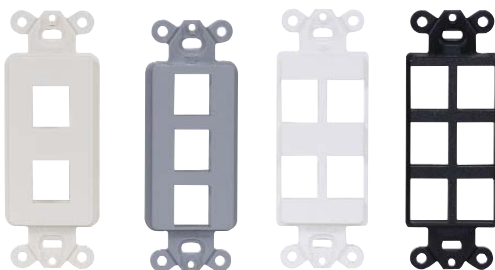

Compatible with our Infin-e-Station™ cover plates, the frame's aesthetic appearance provides a consistent match next to any Infin-e-Station™ plate, module or surface mount box.

All frames are unloaded with the exception of the SL5E4 frames, which are pre-loaded with a 4-port Cat 5e jack adapter.

Aesthetic profile provides a consistent match next to any Infin-e-Station plate, module or surface mount box

ISF Styleline fit industry standard rectangular (GFCI) style openings

106 frames fit industry standard duplex style openings

Tamper-resistant, rear Keystone mounting

IFP126OW and IFP108OW are the only plates in the industry that are UL listed for power and low voltage with label fields

► SPECIFICATIONS

- ◆ Plate: 94 V-0 rated material
- ◆ High-impact polymer construction
- ◆ IFP126OW and IFP18OW rated UL power and low voltage data

ORDER INFORMATION

ISF StyleLine Outlet Frames

	2-port	3-port	4-port	6-port*
Unit Package	1 per Bag	1 per Bag	1 per Bag	1 per Bag
Order Quantity	Carton of 10	Carton of 10	Carton of 10	Carton of 10
Black	ISF2BK	ISF3BK	ISF4BK	ISF6BK
Electrical Ivory	ISF2EI	ISF3EI	ISF4EI	ISF6EI
Gray	ISF2GY	ISF3GY	ISF4GY	ISF6GY
Office White	ISF2OW	ISF3OW	ISF4OW	ISF6OW
White	ISF2W	ISF3W	ISF4W	ISF6W
Telco Ivory	-	-	-	-