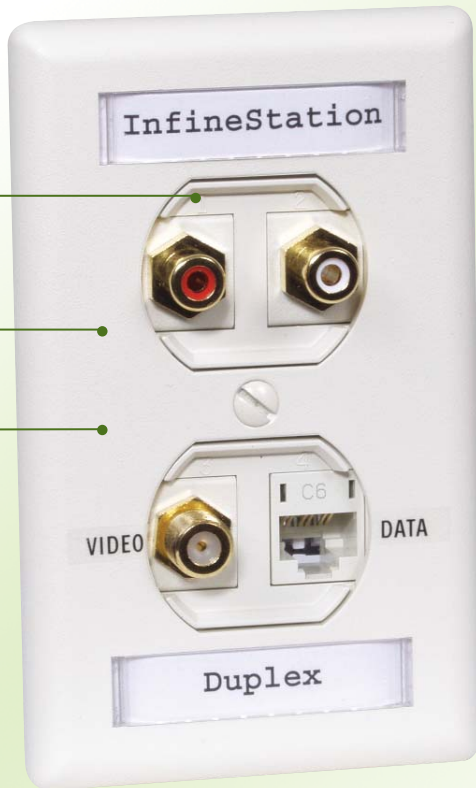

Infin-e-Station™ Frames and Plates

The ISF, StyleLine® 106 and duplex outlet frames provide instant communication mounting capabilities within a rectangular (GFCI) or duplex electrical design. These frames deliver 2 to 6 port configurations, lending flexibility and increased capacity to the work area. Infin-e-Station™ frames give a contemporary finish to any style application and can accommodate a broad range of retrofit applications

Compatible with our Infin-e-Station™ cover plates, the frame's aesthetic appearance provides a consistent match next to any Infin-e-Station™ plate, module or surface mount box.

All frames are unloaded with the exception of the SL5E4 frames, which are pre-loaded with a 4-port Cat 5e jack adapter.

Aesthetic profile provides a consistent match next to any Infin-e-Station plate, module or surface mount box

ISF Styleline fit industry standard rectangular (GFCI) style openings

106 frames fit industry standard duplex style openings

Tamper-resistant, rear Keystone mounting

IFP126OW and IFP108OW are the only plates in the industry that are UL listed for power and low voltage with label fields

► SPECIFICATIONS

- Plate: 94 V-0 rated material
- High-impact polymer construction
- IFP126OW and IFP18OW rated UL power and low voltage data