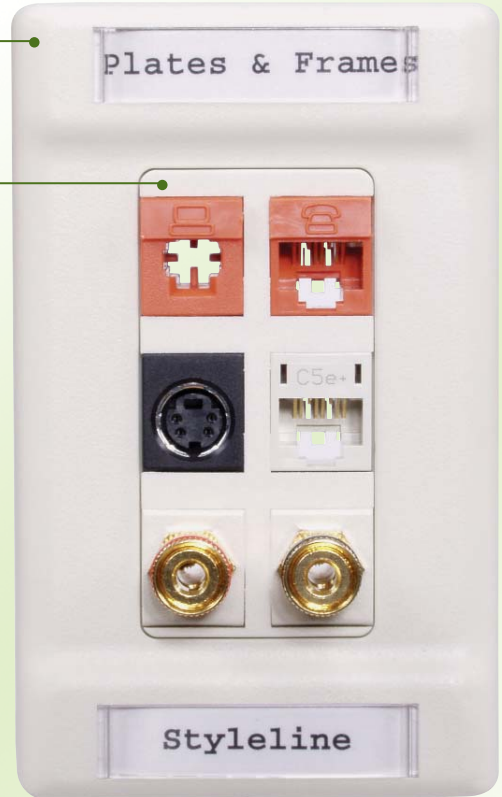

Infin-e-Station™ Frames and Plates

The ISF, StyleLine® 106 and duplex outlet frames provide instant communication mounting capabilities within a rectangular (GFCI) or duplex electrical design. These frames deliver 2 to 6 port configurations, lending flexibility and increased capacity to the work area. Infin-e-Station™ frames give a contemporary finish to any style application and can accommodate a broad range of retrofit applications

Compatible with our Infin-e-Station™ cover plates, the frame's aesthetic appearance provides a consistent match next to any Infin-e-Station™ plate, module or surface mount box.

All frames are unloaded with the exception of the SL5E4 frames, which are pre-loaded with a 4-port Cat 5e jack adapter.

Aesthetic profile provides a consistent match next to any Infin-e-Station plate, module or surface mount box

ISF Styleline fit industry standard rectangular (GFCI) style openings

106 frames fit industry standard duplex style openings

Tamper-resistant, rear Keystone mounting

IFP126OW and IFP108OW are the only plates in the industry that are UL listed for power and low voltage with label fields

► SPECIFICATIONS

- Plate: 94 V-0 rated material
- High-impact polymer construction
- IFP126OW and IFP18OW rated UL power and low voltage data