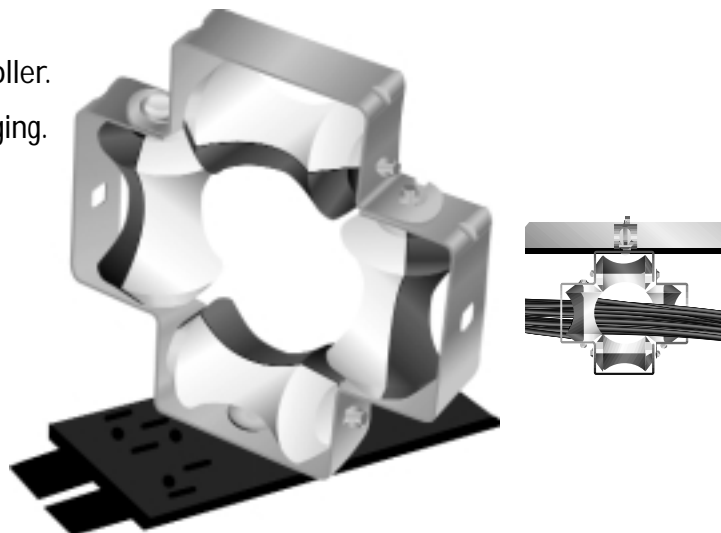

FAS Roller

EZTray™

- Easy open gate allows full access to FAS Roller.
- Unique 4 roller design prevents cable snagging.
- Bi-color rollers show roller turn at a distance which prevents burning the cable while being pulled.
- Multifix™ poly swivel base attaches directly to EZ Tray without tools.
- Can also be attached with bolts or handy clamp provided in kit.
- Use FAS Roller as a permanent part of a tray installation in horizontal and vertical pathways – for hard to reach areas, i.e., access floors or plenums.
- Sold only in sets of 6 – includes handy carrying case.

FAS
FAST ASSEMBLING SYSTEM

Part #	Description	lb.	Pk. qty.
FAS Roller	2 1/2" Capacity Roller Guide	11.2	6 Rollers Per Kit

CABLOFIL
INNOVATORS IN CABLE MANAGEMENT

tel 618-566-3230
800-658-4641
fax 618-566-3250
www.cablofil.com