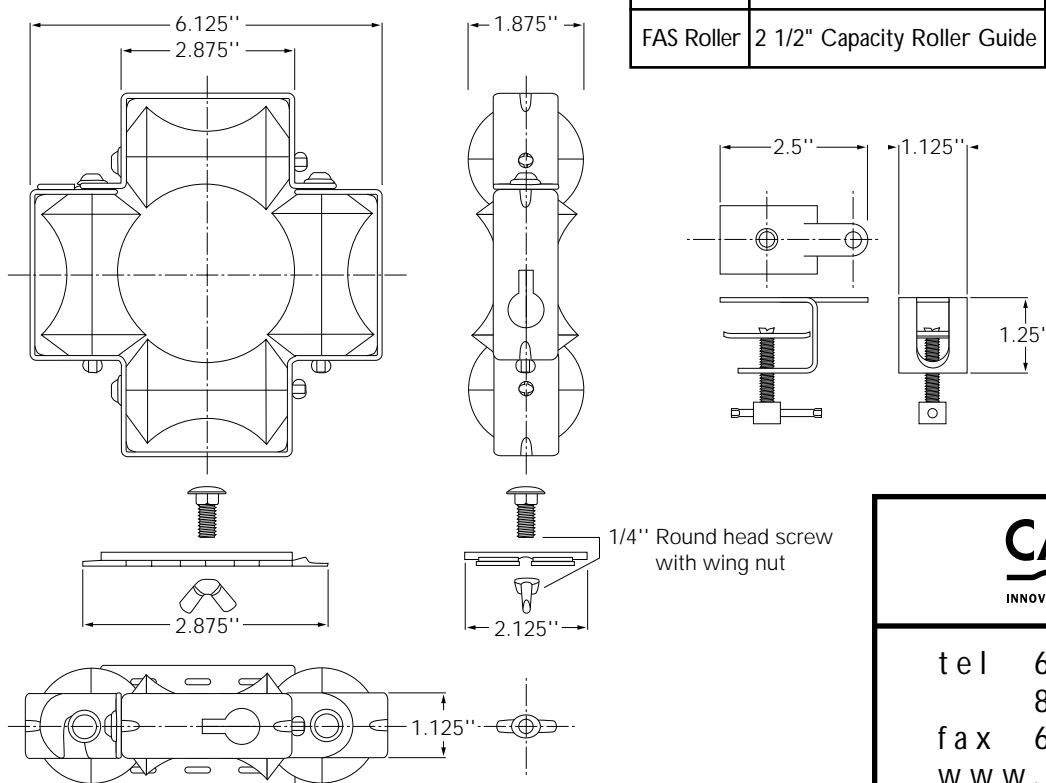

FAS Roller

EZTray™

- Easy open gate allows full access to FAS Roller.
- Unique 4 roller design prevents cable snagging.
- Bi-color rollers show roller turn at a distance which prevents burning the cable while being pulled.
- Multifix™ poly swivel base attaches directly to EZ Tray without tools.
- Can also be attached with bolts or handy clamp provided in kit.
- Use FAS Roller as a permanent part of a tray installation in horizontal and vertical pathways – for hard to reach areas, i.e., access floors or plenums.
- Sold only in sets of 6 – includes handy carrying case.

FAS
FAST ASSEMBLING SYSTEM

Part #	Description	lb.	Pk. qty.
FAS Roller	2 1/2" Capacity Roller Guide	11.2	6 Rollers Per Kit

CABLOFIL
INNOVATORS IN CABLE MANAGEMENT

tel 618-566-3230
800-658-4641
fax 618-566-3250
www.cablofil.com