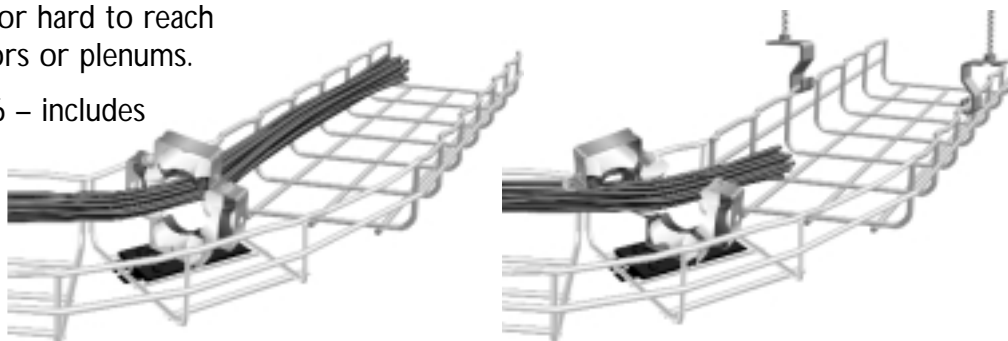

FAS Roller

EZTray™

- Easy open gate allows full access to FAS Roller.
- Unique 4 roller design prevents cable snagging.
- Bi-color rollers show roller turn at a distance which prevents burning the cable while being pulled.
- Multifix™ poly swivel base attaches directly to EZ Tray without tools.
- Can also be attached with bolts or handy clamp provided in kit.
- Use FAS Roller as a permanent part of a tray installation in horizontal and vertical pathways – for hard to reach areas, i.e., access floors or plenums.
- Sold only in sets of 6 – includes handy carrying case.