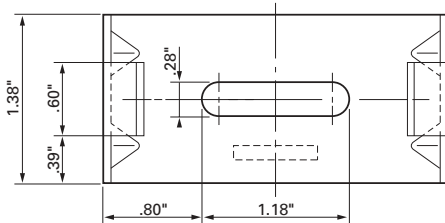

# UC 50

- Attaches 2" Cablofil wire cable tray to cabinet tops and channel framing.
- Fold over tabs secure tray without fasteners.

Bend tabs to secure tray

Part #	Description	lb.	Pk. qty.
UC 50	Support for 2" EZ Tray	0.2	1