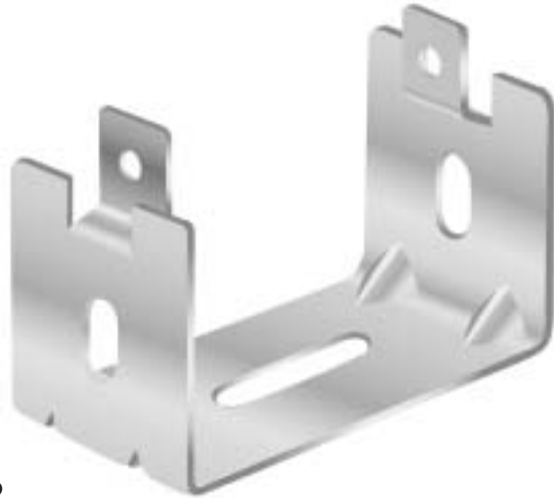

# UC 50

- Attaches 2" Cablofil wire cable tray to cabinet tops and channel framing.
- Fold over tabs secure tray without fasteners.

Bend tabs to secure tray

Part #	Description	lb.	Pk. qty.
UC 50	Support for 2" EZ Tray	0.2	1