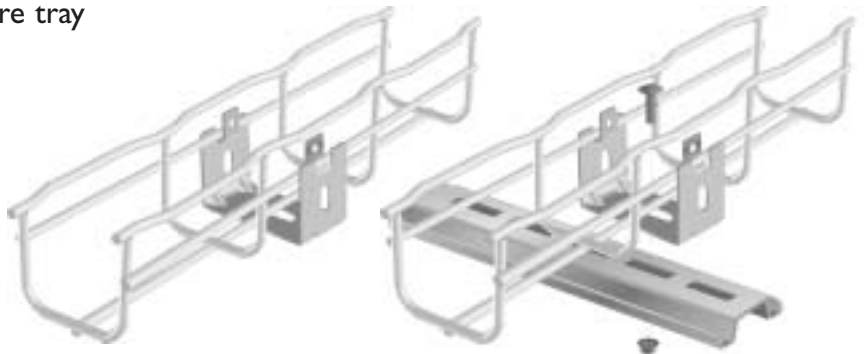

# UC 50

- Attaches 2" Cablofil wire cable tray to cabinet tops and channel framing.
- Fold over tabs secure tray without fasteners.

Bend tabs to secure tray

Part #	Description	lb.	Pk. qty.
UC 50	Support for 2" EZ Tray	0.2	1