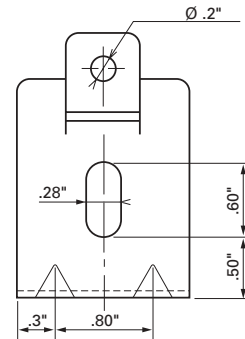

# UC 50

- Attaches 2" Cablofil wire cable tray to cabinet tops and channel framing.
- Fold over tabs secure tray without fasteners.

Bend tabs to secure tray

Part #	Description	lb.	Pk. qty.
UC 50	Support for 2" EZ Tray	0.2	1