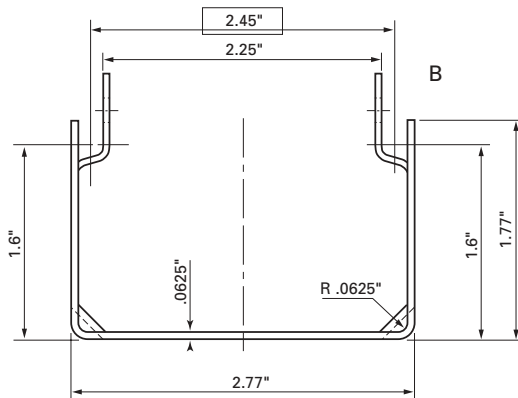

# UC 50

- Attaches 2" Cablofil wire cable tray to cabinet tops and channel framing.
- Fold over tabs secure tray without fasteners.

Bend tabs to secure tray

Part #	Description	lb.	Pk. qty.
UC 50	Support for 2" EZ Tray	0.2	1