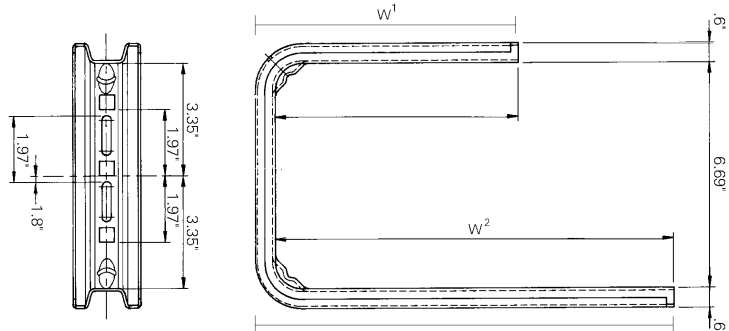

# CSC Bracket

**EZTray™**

- For cable tray installations under ceiling or overhangs.
- Use with tray widths up to 12".
- To secure tray to support: Use 1 fastener set (1 CE 25, 1 EZ BN 1/4) for tray widths up to 8". Use 2 fasteners for 12" wide tray.
- Corrosion resistant pre-galvanized finish.
- Can be stacked for multilevel EZ Tray installations.

Part #	Description	W <sup>1</sup>	W <sup>2</sup>	lb.	Pk. qty.	Safety load
CSC 100	4" C Bracket	3.87"	4.54"	1	1	259
CSC 200	8" C Bracket	5.84"	8.47"	1.5	1	216
CSC 300	12" C Bracket	7.8"	12.41"	1.9	1	108