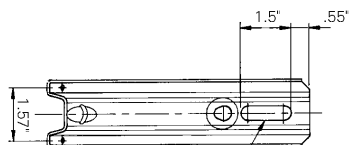

# CSC Bracket

**EZTray™**

- For cable tray installations under ceiling or overhangs.
- Use with tray widths up to 12".
- To secure tray to support: Use 1 fastener set (1 CE 25, 1 EZ BN 1/4) for tray widths up to 8". Use 2 fasteners for 12" wide tray.
- Corrosion resistant pre-galvanized finish.
- Can be stacked for multilevel EZ Tray installations.

Part #	Description	W <sup>1</sup>	W <sup>2</sup>	lb.	Pk. qty.	Safety load
CSC 100	4" C Bracket	3.87"	4.54"	1	1	259
CSC 200	8" C Bracket	5.84"	8.47"	1.5	1	216
CSC 300	12" C Bracket	7.8"	12.41"	1.9	1	108