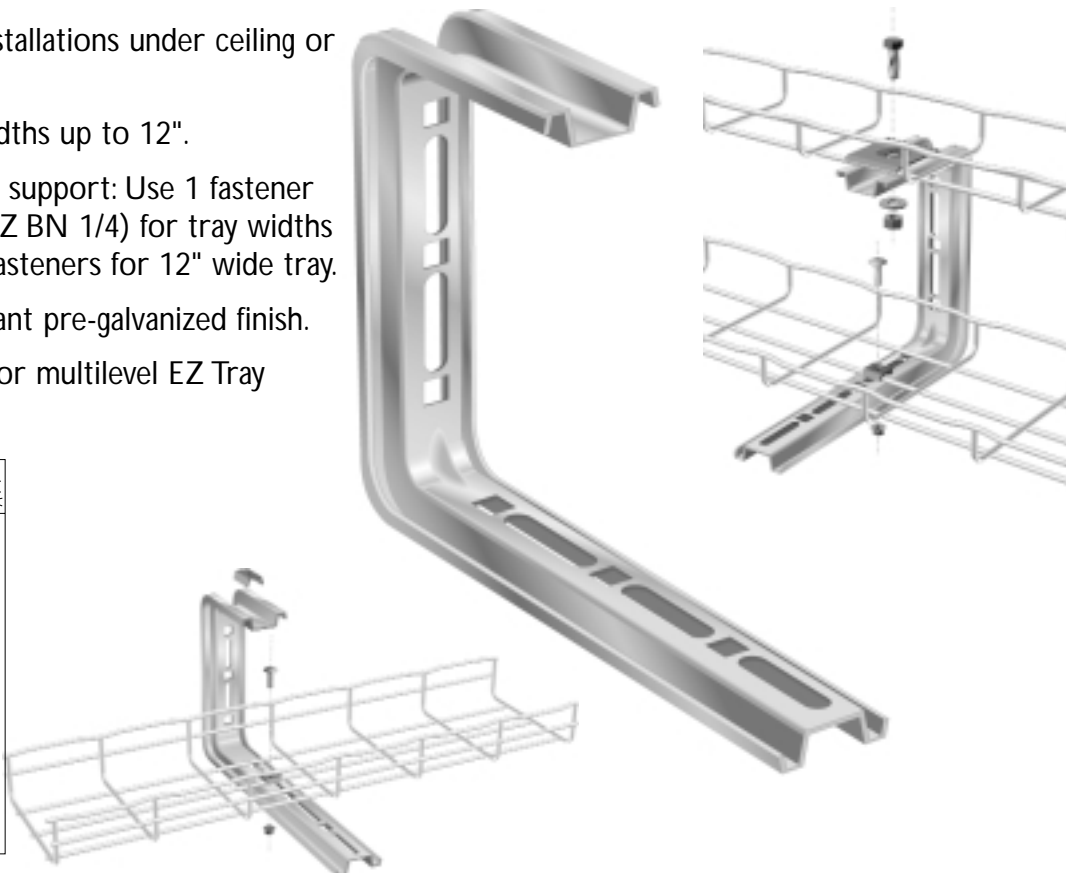

# CSC Bracket

**EZTray™**

- For cable tray installations under ceiling or overhangs.
- Use with tray widths up to 12".
- To secure tray to support: Use 1 fastener set (1 CE 25, 1 EZ BN 1/4) for tray widths up to 8". Use 2 fasteners for 12" wide tray.
- Corrosion resistant pre-galvanized finish.
- Can be stacked for multilevel EZ Tray installations.

Part #	Description	W <sup>1</sup>	W <sup>2</sup>	lb.	Pk. qty.	Safety load
CSC 100	4" C Bracket	3.87"	4.54"	1	1	259
CSC 200	8" C Bracket	5.84"	8.47"	1.5	1	216
CSC 300	12" C Bracket	7.8"	12.41"	1.9	1	108