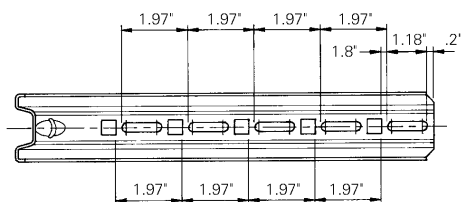

# CSC Bracket

**EZTray™**

- For cable tray installations under ceiling or overhangs.
- Use with tray widths up to 12".
- To secure tray to support: Use 1 fastener set (1 CE 25, 1 EZ BN 1/4) for tray widths up to 8". Use 2 fasteners for 12" wide tray.
- Corrosion resistant pre-galvanized finish.
- Can be stacked for multilevel EZ Tray installations.

Part #	Description	W <sup>1</sup>	W <sup>2</sup>	lb.	Pk. qty.	Safety load
CSC 100	4" C Bracket	3.87"	4.54"	1	1	259
CSC 200	8" C Bracket	5.84"	8.47"	1.5	1	216
CSC 300	12" C Bracket	7.8"	12.41"	1.9	1	108