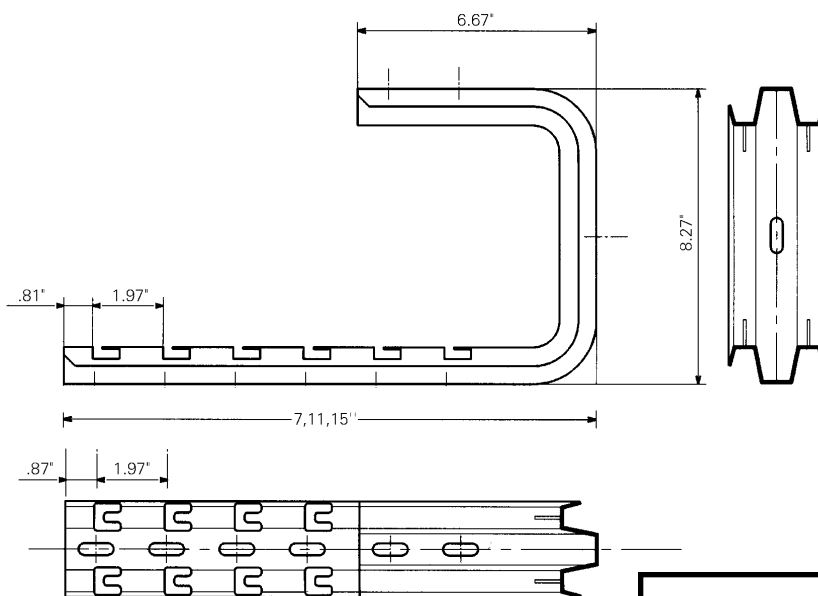

FAS C Brackets

EZTray™

- For cable tray installation under ceilings or overhangs.
- Saves installation time – patented FAS style attachment holds cable tray secure without nuts and bolts.
- Corrosion resistant pre-galvanized finish.
- Can be stacked for multiple levels of cable tray support.

FAS
FAST ASSEMBLING SYSTEM

Part #	Description	lb.	Pk. qty.	Safety load/lb.
FAS C100	4" FAS C Bracket	1.4	1	259
FAS C200	8" FAS C Bracket	1.7	1	173
FAS C300	12" FAS C Bracket	1.9	1	108

CABLOFIL
NO.

INNOVATORS IN CABLE MANAGEMENT