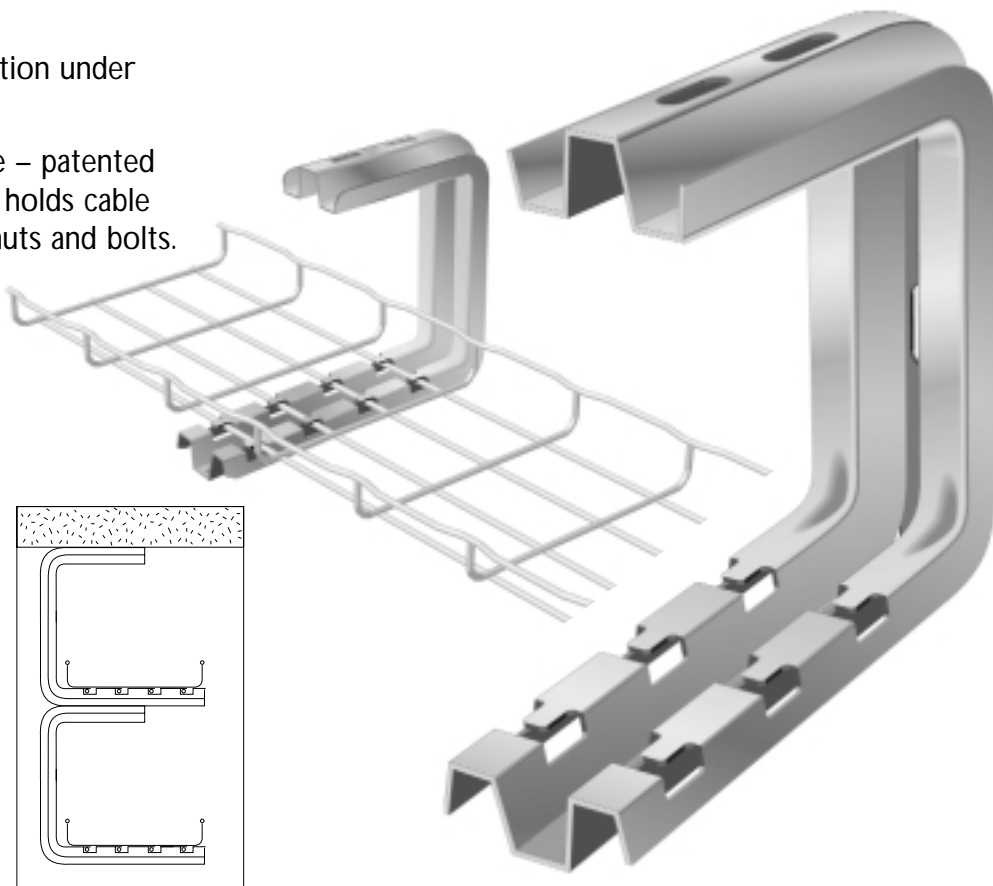

FAS C Brackets

EZTray™

- For cable tray installation under ceilings or overhangs.
- Saves installation time – patented FAS style attachment holds cable tray secure without nuts and bolts.
- Corrosion resistant pre-galvanized finish.
- Can be stacked for multiple levels of cable tray support.

FAS
FAST ASSEMBLING SYSTEM

Part #	Description	lb.	Pk. qty.	Safety load/lb.
FAS C100	4" FAS C Bracket	1.4	1	259
FAS C200	8" FAS C Bracket	1.7	1	173
FAS C300	12" FAS C Bracket	1.9	1	108

CABLOFIL
NO.

INNOVATORS IN CABLE MANAGEMENT