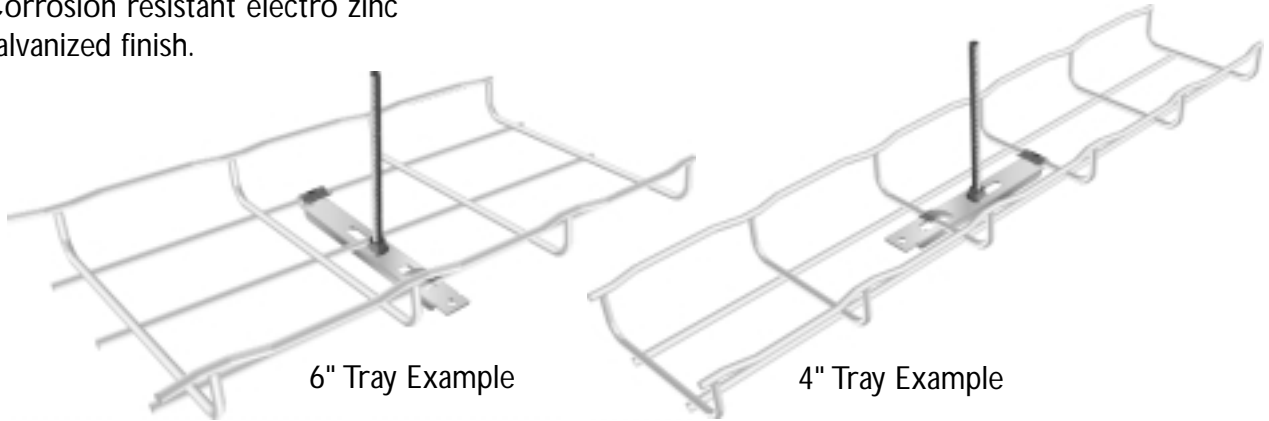

SAS System – Single Hanger Suspension Bracket *EZTray™*

- For center hung mounting of 4" and 6" wide EZ Tray. (use with 1/4" threaded rod)
- Snap in attachment requires no bolts, nuts, or tools to attach EZ Tray.
- Corrosion resistant electro zinc galvanized finish.