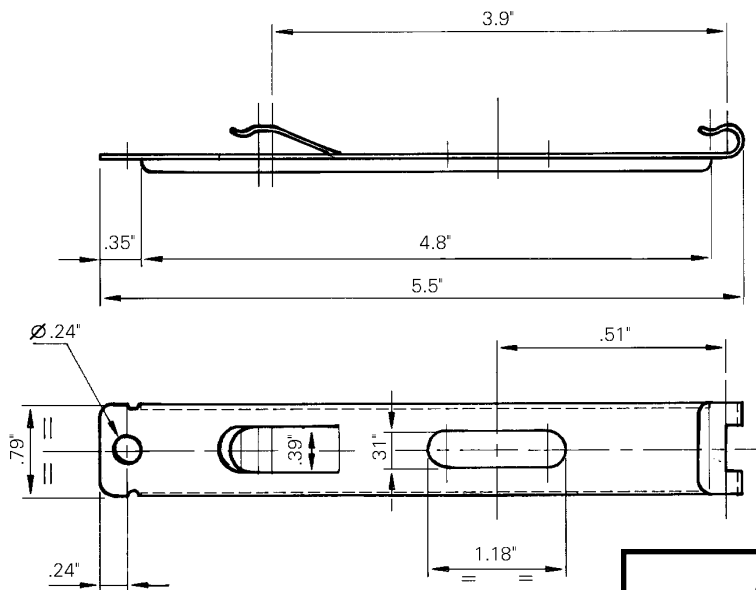

SAS System – Single Hanger Suspension Bracket *EZTray™*

- For center hung mounting of 4" and 6" wide EZ Tray. (use with 1/4" threaded rod)
- Snap in attachment requires no bolts, nuts, or tools to attach EZ Tray.
- Corrosion resistant electro zinc galvanized finish.

Part #	Description	lb.	Pk. qty.
SAS	Single Hanger Suspension Bracket	.07	1

CABLOFIL INC.
 INNOVATORS IN CABLE MANAGEMENT

tel 618-566-3230
 800-658-4641
 fax 618-566-3250
 www.cablofil.com