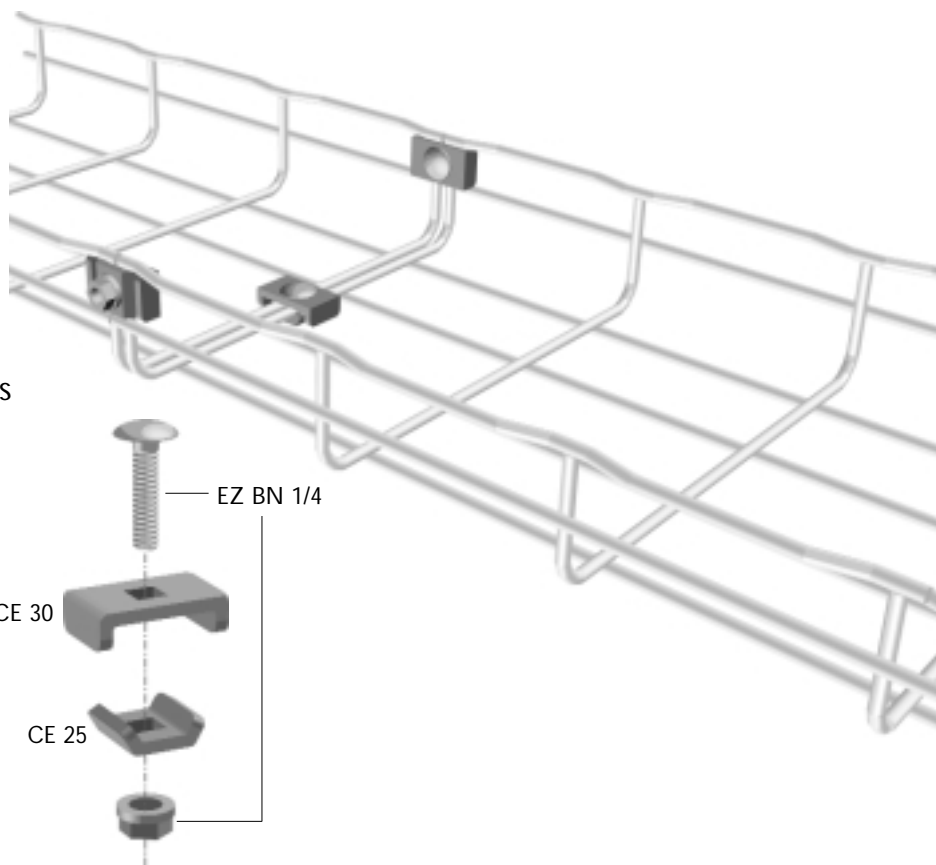

# Nut/Bolt/Clamp

**EZTray™**

- Splices any two sections of EZ Tray.
- Use the correct number of Nut/Bolt/Clamp sets for each tray width.  
 2"-6" Tray - Use 2 Sets  
 8"-12" Tray - Use 3 Sets  
 16"-24" Tray - Use 4 Sets
- Use for bolting turns, bends and tees.

Part #	Description	lb.	Pk. qty.
EZ BN 1/4	1/4" Round Screws With Flange Nuts	1	50
CE 25 EZB	1" Square Splice Washer	1	50
CE 30 EZB	1 1/2" Square Splice Washer	1.7	50

**CABLOFIL** INC.

INNOVATORS IN CABLE MANAGEMENT