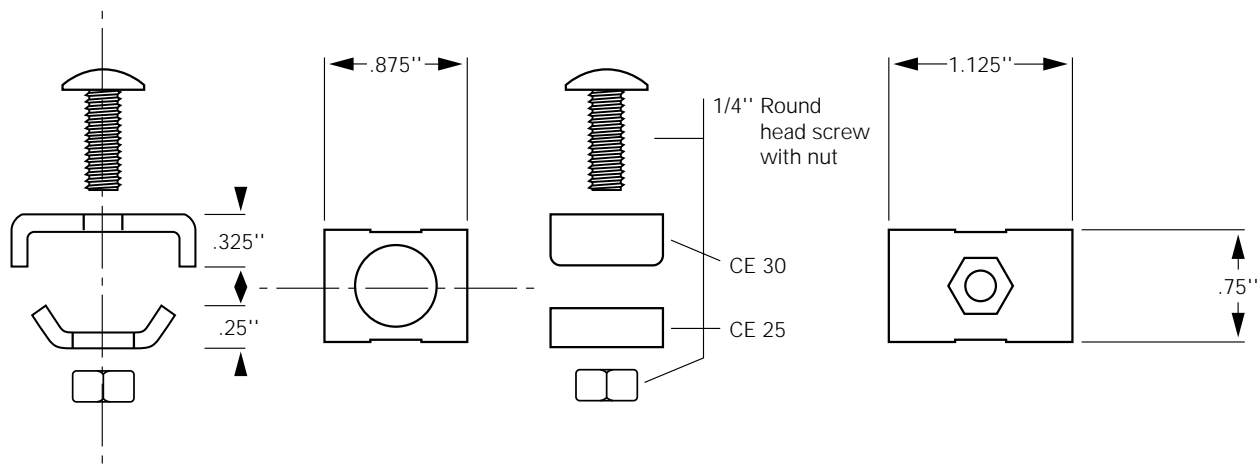

# Nut/Bolt/Clamp

**EZTray™**

- Splices any two sections of EZ Tray.
- Use the correct number of Nut/Bolt/Clamp sets for each tray width.  
 2"-6" Tray - Use 2 Sets  
 8"-12" Tray - Use 3 Sets  
 16"-24" Tray - Use 4 Sets
- Use for bolting turns, bends and tees.

Part #	Description	lb.	Pk. qty.
EZ BN 1/4	1/4" Round Screws With Flange Nuts	1	50
CE 25 EZB	1" Square Splice Washer	1	50
CE 30 EZB	1 1/2" Square Splice Washer	1.7	50

**CABLOFIL** INC.

INNOVATORS IN CABLE MANAGEMENT