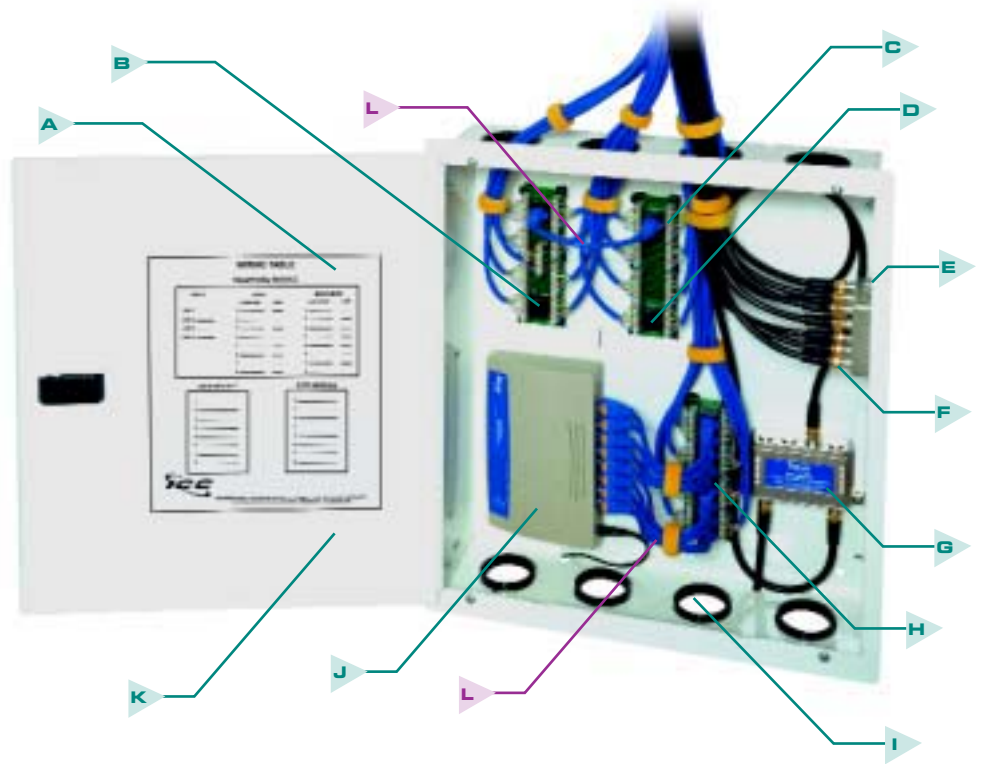

ICC's CATV amplifier module amplifies weak incoming cable or off-the-air television signals in order to provide a crisp clear picture.

To complete CATV distribution, 6-way and new 8-way CATV splitters, termination caps, and high-performance F-Connectors have been added to the SRS.

PRODUCTS

TECHNICAL HIGHLIGHTS

FEATURES

Telephone modules can interconnect to increase the number of telephone extensions in groups of eight.

Multiple access holes for easy cable routing.

ICC's CATV 6-way signal splitter.

8 port Category 5e data module and 8 port switching hub.

COMPACT DISTRIBUTION CENTER

ICC's compact distribution center is ideal for residential and small office/home office applications. The solution features a compact distribution center and will accommodate telephone and data modules, a passive CATV 6 or 8-way signal splitter, CATV amplifier, and a network hub.

Product Referencing Chart

PCS
Starting Pg. 34

Sold by:

CUSTOMER CARE / TECHNICAL SUPPORT
CSR@ICC.COM / 888-275-4422 (ASK-4-ICC)

PRODUCTS

Compact Distribution Center

The heart of the SRS solution is ICC's Compact Distribution Center (CDC), which is designed to fit between 16" wall studs, and with access holes located at the top and bottom. The reversible hinged door allows for right or left hand opening in confined spaces. The CDC is 18" high by 4" deep. A clean crisp white finish provides an aesthetically pleasing appearance. Included with the CDC is a 8-port bridged telephone module with security RJ31X jack ICRDSVPA10, 8-port non-bridged data module ICRDSDPA10, 6-way video splitter ICRDSAVP60, and all necessary mounting hardware.