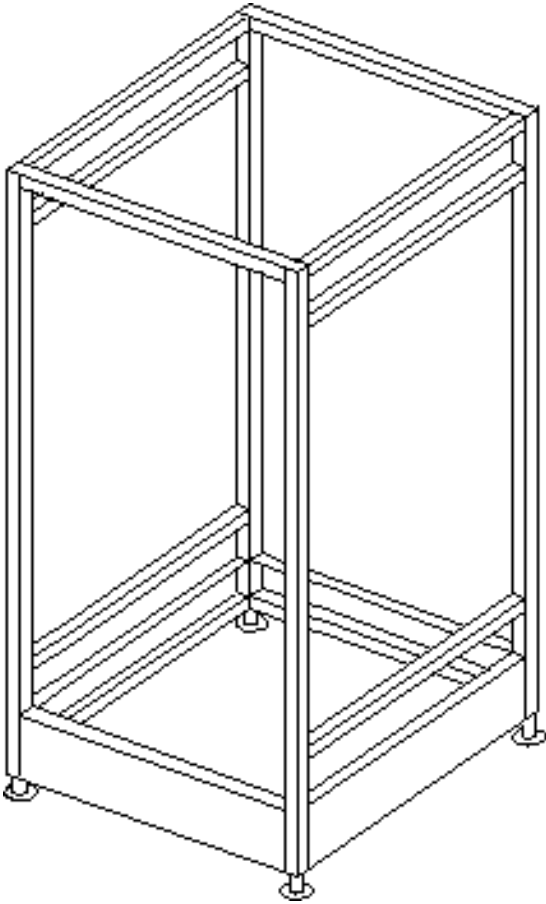

## Patch Panel Frame 48" High

### Features

- 19" wide rack mount
- 42" vertical panel space (24 rack spaces)
- All welded 16 gauge steel tubing construction
- Optional removable panels create easy access for cable routing
- Optional mounting rails tapped #10-32 on EIA standards and are fully adjustable front to rear
- Modular construction for a total system approach
- Four point leveling
- Optional seismic bracing
- Choice of colors

### Specifications

- 24" wide x 24" deep x 48" high
- Constructed from 16 gauge carbon steel tubing
- All welded construction
- Colors available (Color code):

IBM White (W)  
 IBM Blue (BLU)  
 ASA 61 Gray (G)  
 Black (BLK)

### Specifications

- 28" wide x 24" deep x 48" high
- Constructed from 16 gauge carbon steel tubing
- All welded construction
- Colors available (Color code):

IBM White (W)  
 IBM Blue (BLU)  
 ASA 61 Gray (G)  
 Black (BLK)