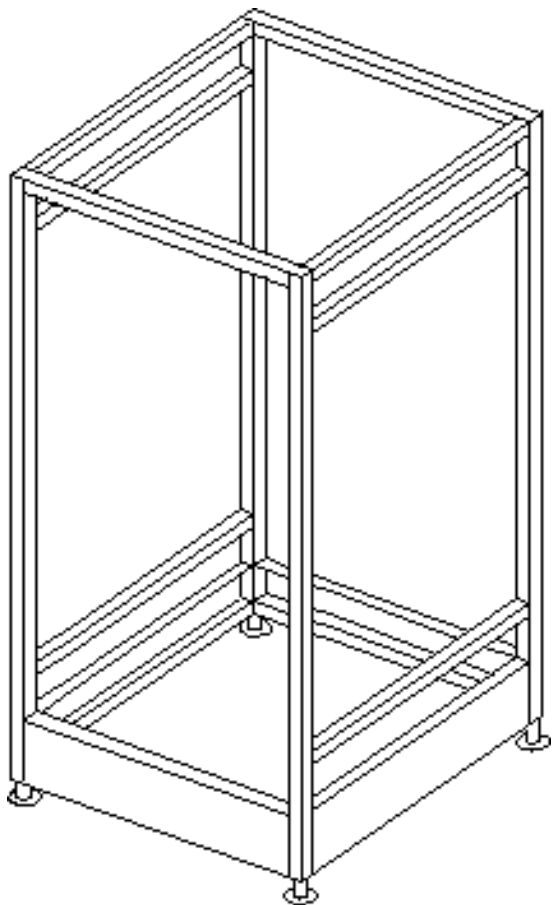

Patch Panel Frame 48" High (23" Rack Mount)