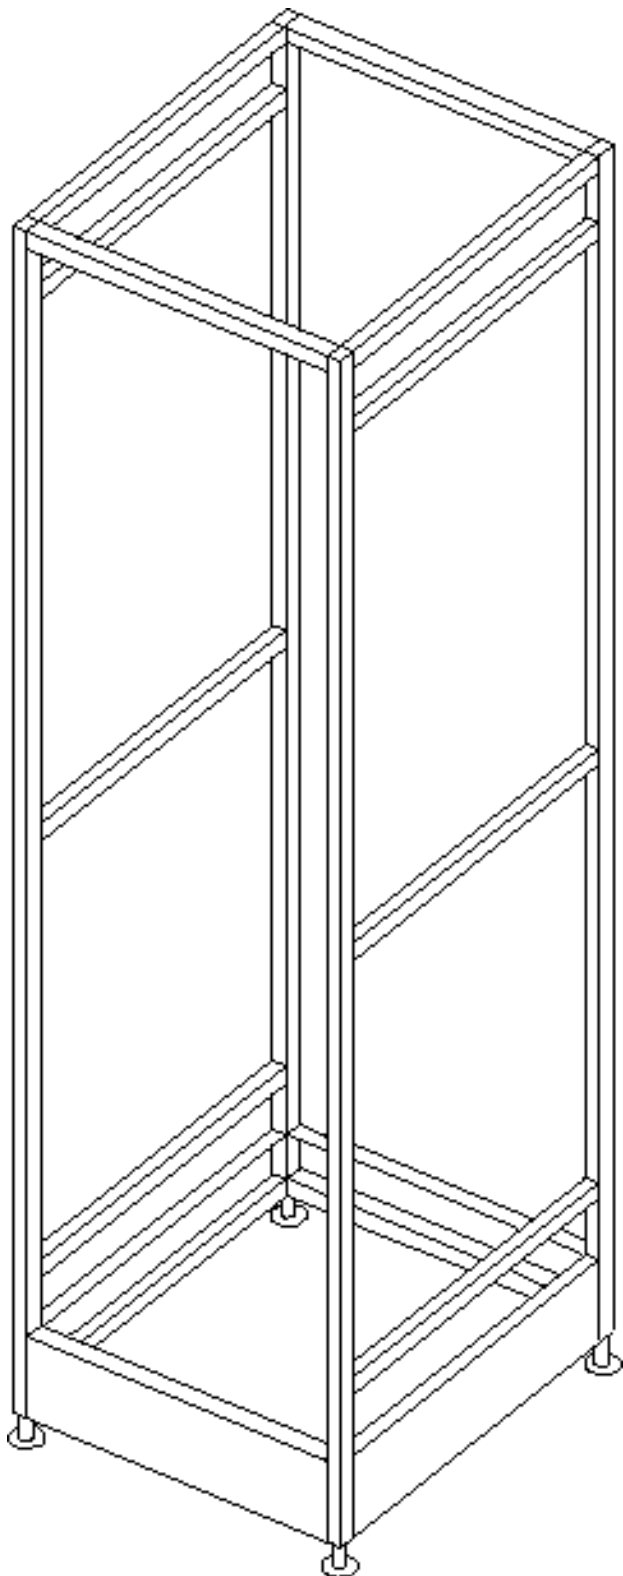

Patch Panel Frame 84" High (23" Rack Mount)

Features

- 23" wide rack mount
- 78" vertical panel space (44 rack spaces)
- All welded 16 gauge steel tubing construction
- Optional removable panels create easy access for cable routing
- Optional mounting rails tapped #10-32 on EIA standards and are fully adjustable front to rear
- Modular construction for a total system approach
- Four point leveling
- Optional seismic bracing
- Choice of colors

Specifications

- 28" wide x 24" deep x 84" high
- Constructed from 16 gauge carbon steel tubing
- All welded construction
- Colors available (Color code):

IBM White (W)
IBM Blue (BLU)
ASA 61 Gray (G)
Black (BLK)

Standard Accessories

SWE105-23	Patch Panel Top
SWE105-FH-23	Patch Panel Top with Fan Holes
SWE111-L-23	28" Door with Lock - 84"
SWE112-L-23	Louvered Door with Lock - 84"
SWE113	24" Side Panel - 84"
SWE114-L-23	28" Plex Door with Lock - 84"
SWE702-23	Standard/MUX Shelf 24" W