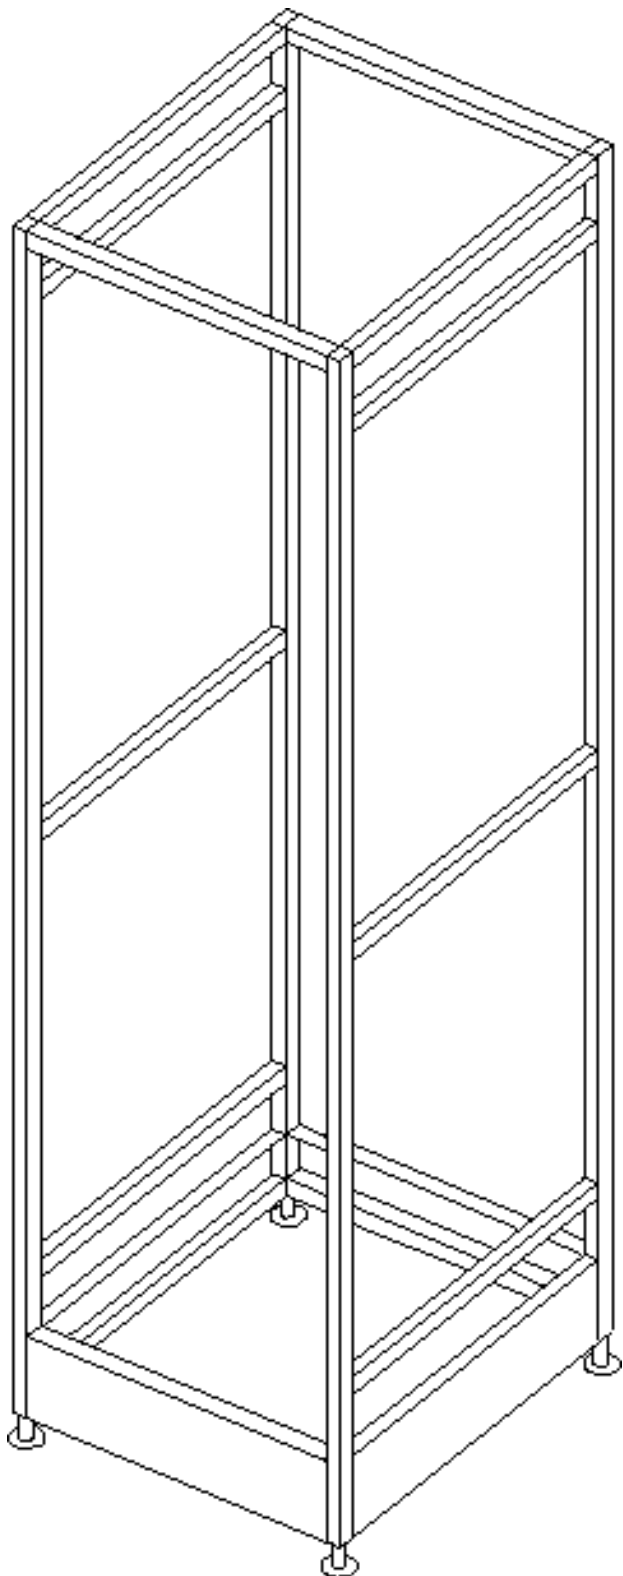

Standard Accessories

SWE105	Patch Panel Top
SWE105-FH	Patch Panel Top with Fan Holes
SWE111-L	24" Door with Lock - 84"
SWE112-L	Louvered Door with Lock - 84"
SWE113	24" Side Panel - 84"
SWE114-L	24" Plex Door with Lock - 84"
SWE702	Standard/MUX Shelf