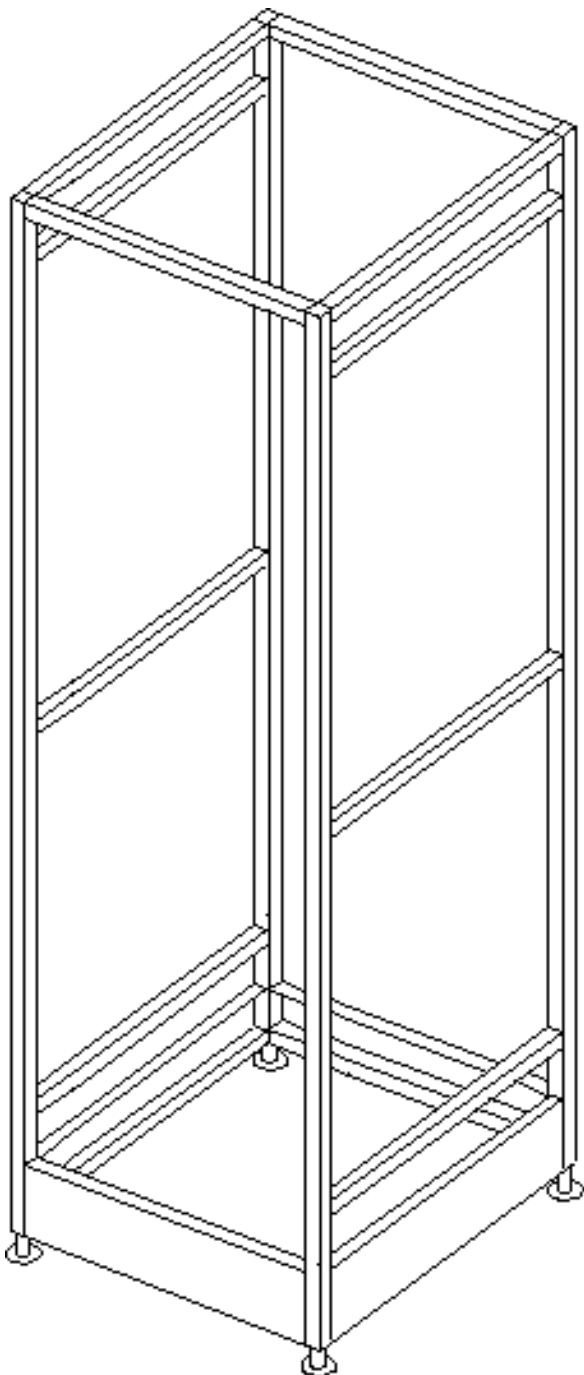

Patch Panel Frame 72" High

Features

- 19" wide rack mount
- 66" vertical panel space (37 rack spaces)
- All welded 16 gauge steel tubing construction
- Optional removable panels create easy access for cable routing
- Optional mounting rails tapped #10-32 on EIA standards and are fully adjustable front to rear
- Modular construction for a total system approach
- Four point leveling
- Optional seismic bracing
- Choice of colors

Specifications

- 24" wide x 24" deep x 72" high
- Constructed from 16 gauge carbon steel tubing
- All welded construction
- Colors available (Color code):

IBM White (W)
 IBM Blue (BLU)
 ASA 61 Gray (G)
 Black (BLK)

To order: Add color code to end of part number, e.
g. SWE100BLK

Copyright © 2004 Southwest Data Products

Patch Panel Frame 72" High (23" Rack Mount)

Features

- 23" wide rack mount
- 66" vertical panel space (37 rack spaces)
- All welded 16 gauge steel tubing construction
- Optional removable panels create easy access for cable routing
- Optional mounting rails tapped #10-32 on EIA standards and are fully adjustable front to rear
- Modular construction for a total system approach
- Four point leveling
- Optional seismic bracing
- Choice of colors

Specifications

- 28" wide x 24" deep x 72" high
- Constructed from 16 gauge carbon steel tubing
- All welded construction
- Colors available (Color code):

IBM White (W)
 IBM Blue (BLU)
 ASA 61 Gray (G)
 Black (BLK)