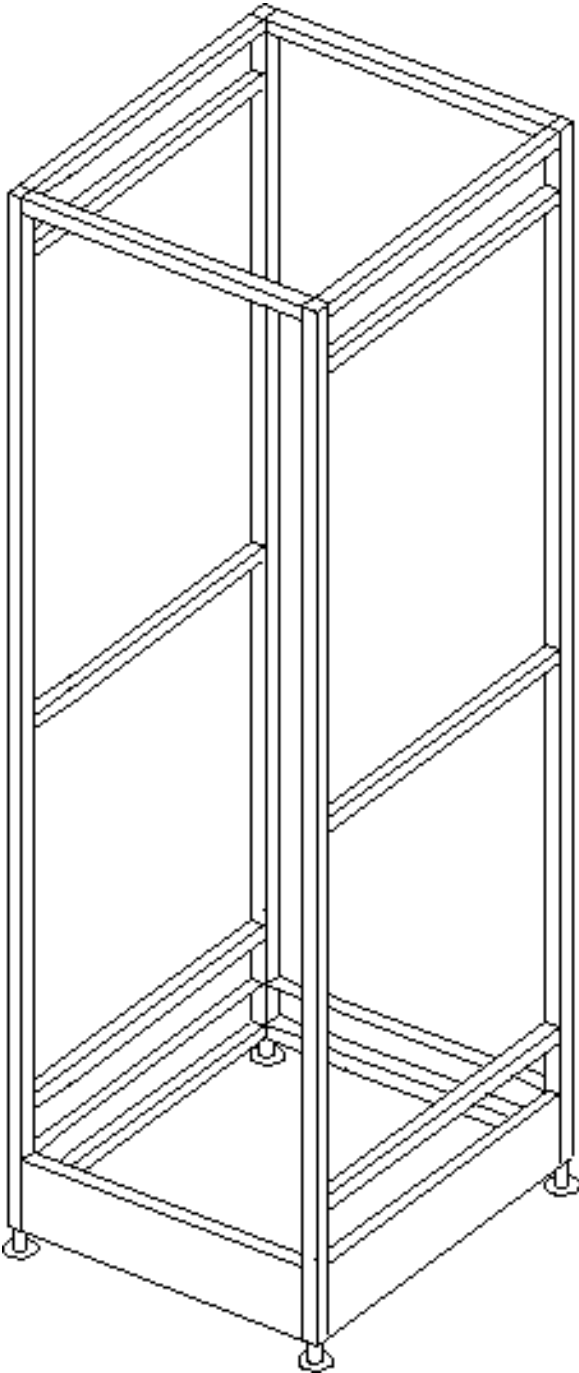

Patch Panel Frame 72" High

Features

- 19" wide rack mount
- 66" vertical panel space (37 rack spaces)
- All welded 16 gauge steel tubing construction
- Optional removable panels create easy access for cable routing
- Optional mounting rails tapped #10-32 on EIA standards and are fully adjustable front to rear
- Modular construction for a total system approach
- Four point leveling
- Optional seismic bracing
- Choice of colors

Specifications

- 24" wide x 24" deep x 72" high
- Constructed from 16 gauge carbon steel tubing
- All welded construction
- Colors available (Color code):

IBM White (W)
 IBM Blue (BLU)
 ASA 61 Gray (G)
 Black (BLK)

To order: Add color code to end of part number, e.
g. SWE100BLK

Copyright © 2004 Southwest Data Products

Patch Panel Frame 72" High (23" Rack Mount)

Features

- 23" wide rack mount
- 66" vertical panel space (37 rack spaces)
- All welded 16 gauge steel tubing construction
- Optional removable panels create easy access for cable routing
- Optional mounting rails tapped #10-32 on EIA standards and are fully adjustable front to rear
- Modular construction for a total system approach
- Four point leveling
- Optional seismic bracing
- Choice of colors

Specifications

- 28" wide x 24" deep x 72" high
- Constructed from 16 gauge carbon steel tubing
- All welded construction
- Colors available (Color code):

IBM White (W)
 IBM Blue (BLU)
 ASA 61 Gray (G)
 Black (BLK)