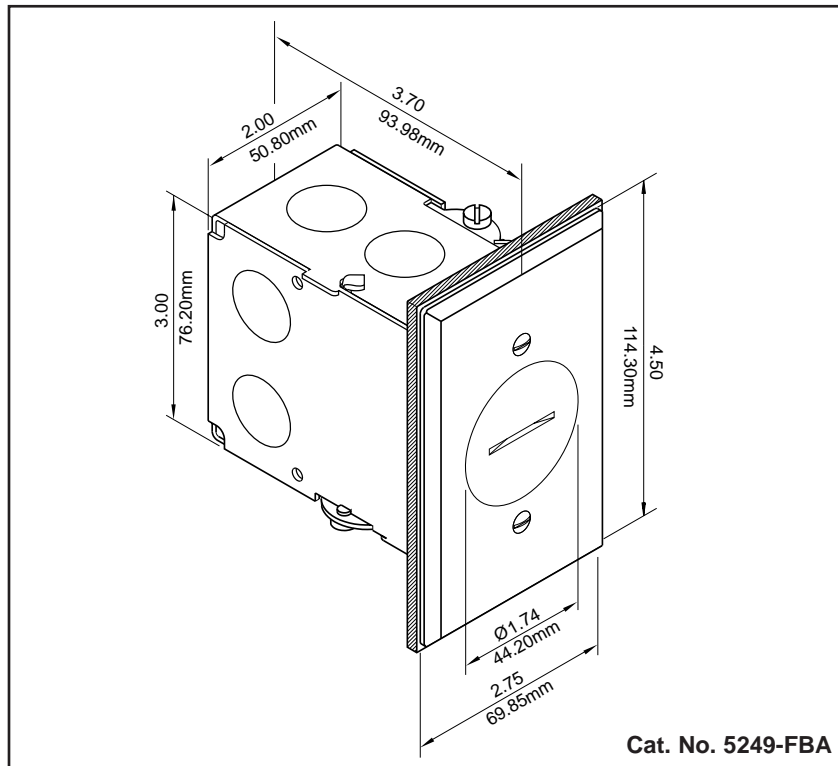

All-In-One Floorbox Assembly with Solid Brass Floorplate

Leviton's new 15 Amp, 125 Volt Floorbox Assembly lets you install flush-to-the floor receptacles quickly and cost-effectively while offering a convenient way to connect electrical devices to power sources located directly at the user site. This sturdy all-in-one, ready-to-wire unit eliminates the need for unsightly wires and extension cords running from wall outlets.

- Complies with NEC 370-27(b)*
- All-in-one, ready-to-wire unit provides quick, easy installation
- Durable nylon receptacle face and body resist breakage
- Floorplate gasket and O-ring combine to seal out moisture and contaminants
- Brass floorplate and screw cap resist abuse and prevent contaminants from entering device
- 1/2" knockouts located on all four sides of box for maximum wiring flexibility
- Receptacle terminal screws are backed out and staked for easy, quicker wiring
- UL # 498

Our Top Brass Lets You Make All the Connections You Need

The 15 Amp Display Receptacle offers a convenient way to connect electrical devices to power sources located directly at the user site.

QuickPort® Snap-in Jacks with brass floorplate and flush-fitting screw cap make point-of-use connectivity a snap for any commercial or residential installation.